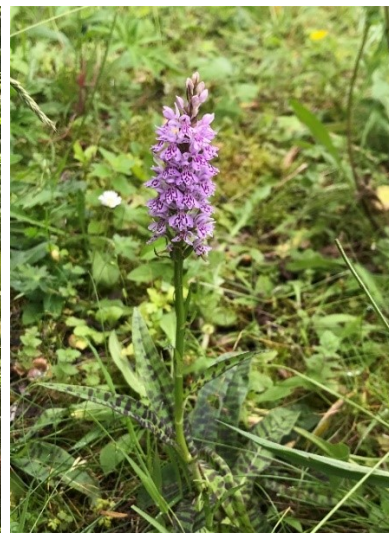

Appendix 1

Examples of wildflower road verges

Middleton by Wirksworth orchid road verge

These Bee orchids were just one of 14 different species of Wildflowers found in this verge next to Matlock Town centre car park on the A6.

Road verge sown with a cornflower mix just Outside of Wirksworth

Appendix 2

Wildflowers commonly found growing in road verges in Derbyshire Dales

Ox eye daisy

Knapweed

Common spotted orchid

Red campion

Fox and Cubs