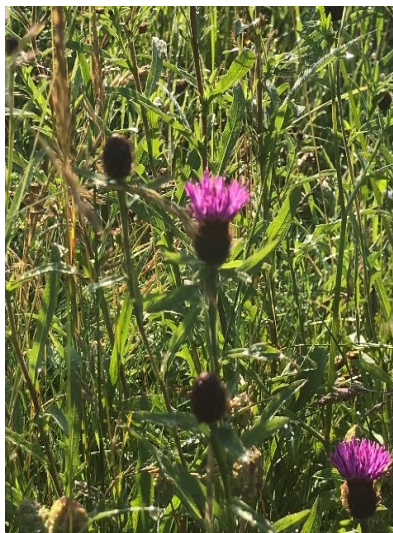

Appendix 1

Examples of wildflower road verges

Middleton by Wirksworth orchid road verge

These Bee orchids were just one of 14 different species of Wildflowers found in this verge next to Matlock Town centre car park on the A6.

Road verge sown with a cornflower mix just Outside of Wirksworth

Appendix 2

Wildflowers commonly found growing in road verges in Derbyshire Dales

Ox eye daisy

Knapweed

Common spotted orchid

Red campion

Fox and Cubs