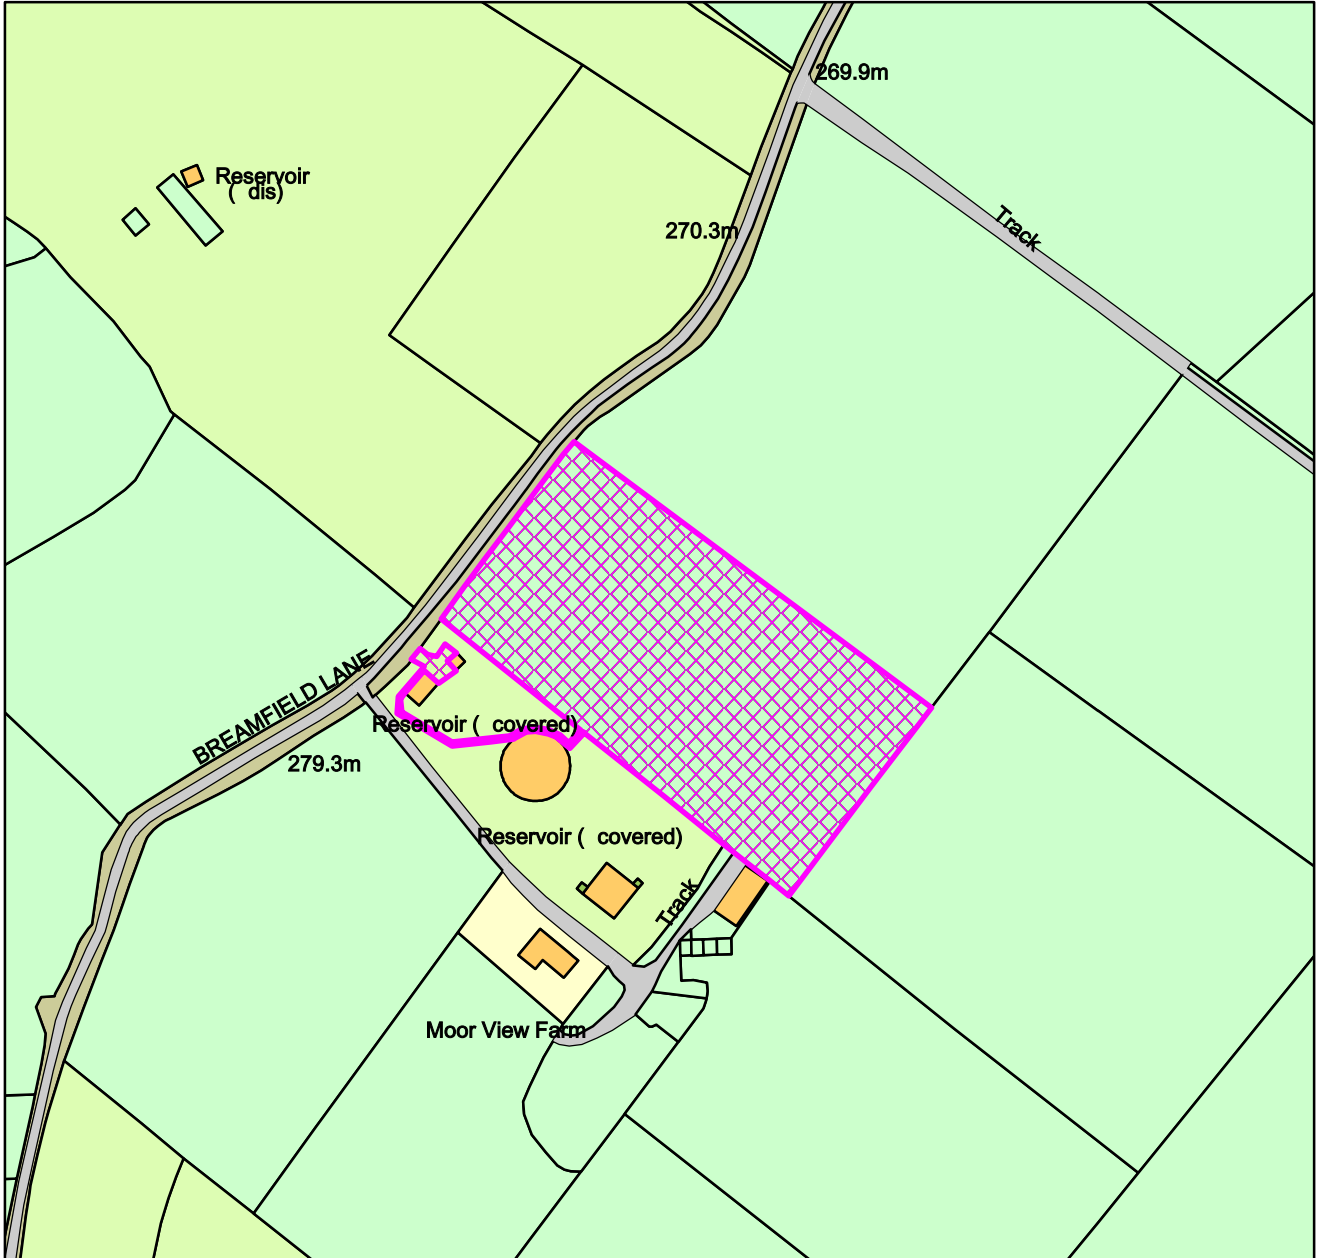

23/00592/FUL

Land South East of Breamfield Lane, Wirksworth

Derbyshire Dales DC

1:2,500

Date: 29/05/2024

100019785

Crown Copyright and database rights (2018) Ordnance Survey (100019785)  
Derbyshire Dales District Council,  
Town Hall, Bank Road, Matlock, Derbyshire DE4 3NN.  
Telephone: (01629) 761100.  
website : [www.derbyshiredales.gov.uk](http://www.derbyshiredales.gov.uk)