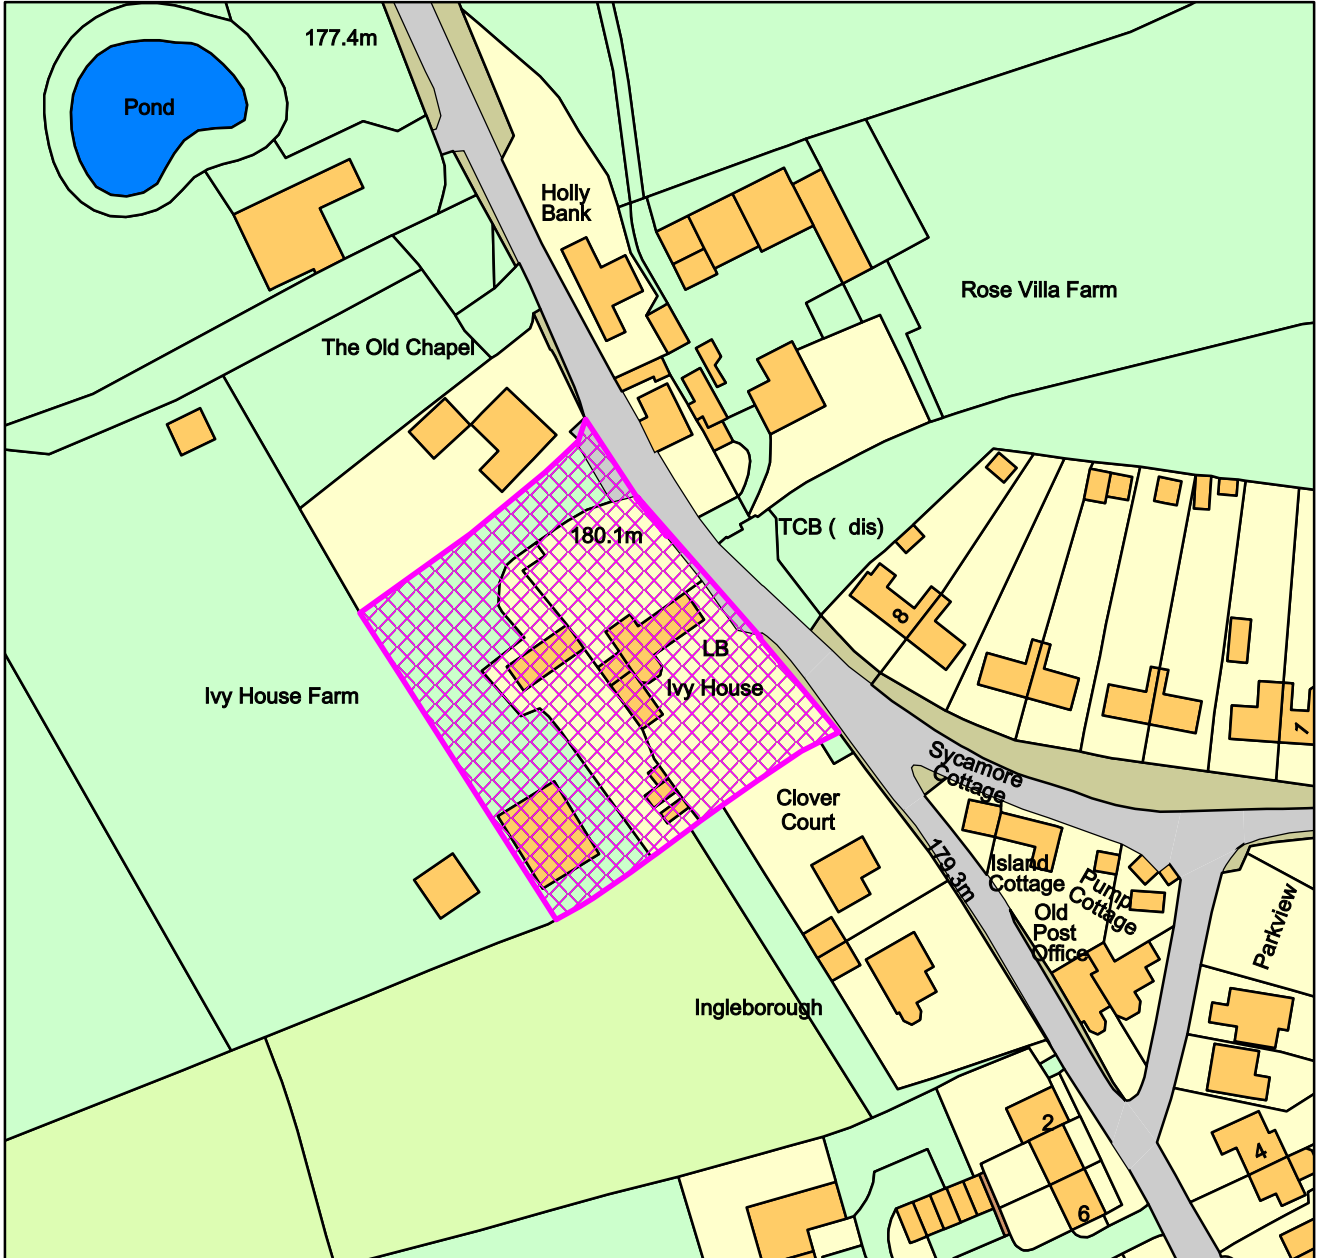

23/01206/FUL

Ivy House Farm, Main Road, Wyaston

Derbyshire Dales DC

Date: 29/05/2024

100019785

1:1,250

Crown Copyright and database rights (2018) Ordnance Survey (100019785)  
Derbyshire Dales District Council,  
Town Hall, Bank Road, Matlock, Derbyshire DE4 3NN.  
Telephone: (01629) 761100.  
website : [www.derbyshiredales.gov.uk](http://www.derbyshiredales.gov.uk)