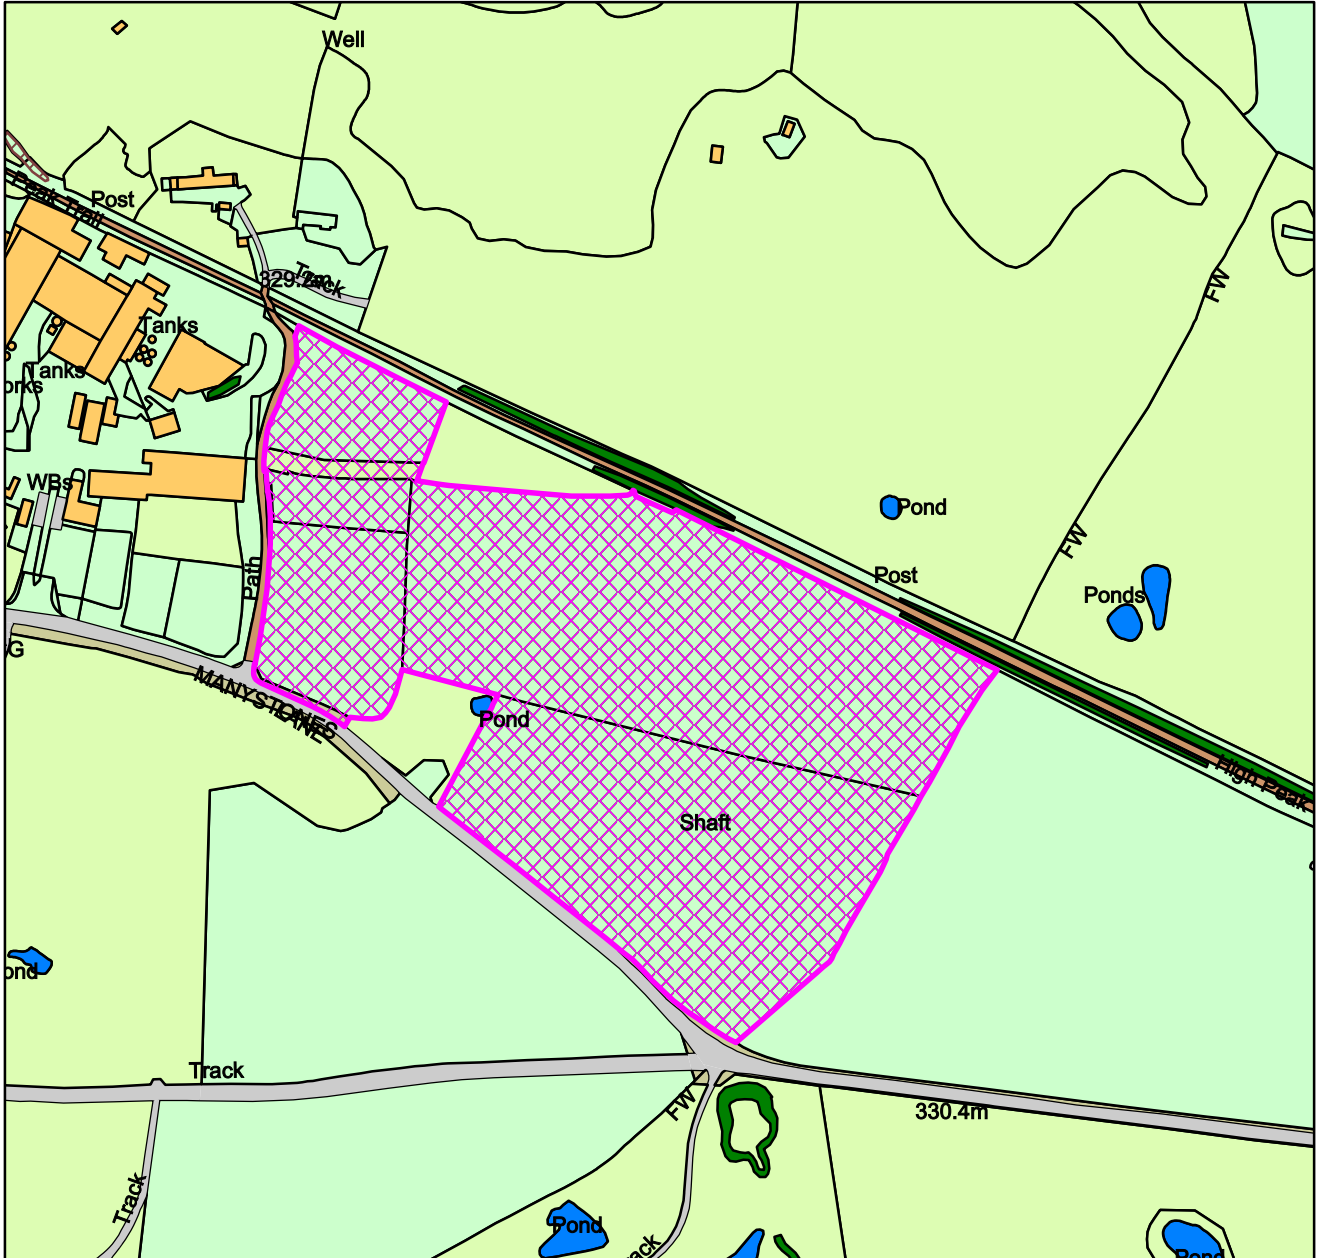

23-01271-FUL

Land to the North East of Manystones Lane, Brassington

Derbyshire Dales DC

1:3,500

Date: 29/05/2024

100019785

Crown Copyright and database rights (2018) Ordnance Survey (100019785)
Derbyshire Dales District Council,
Town Hall, Bank Road, Matlock, Derbyshire DE4 3NN.
Telephone: (01629) 761100.
website :www.derbyshiredales.gov.uk