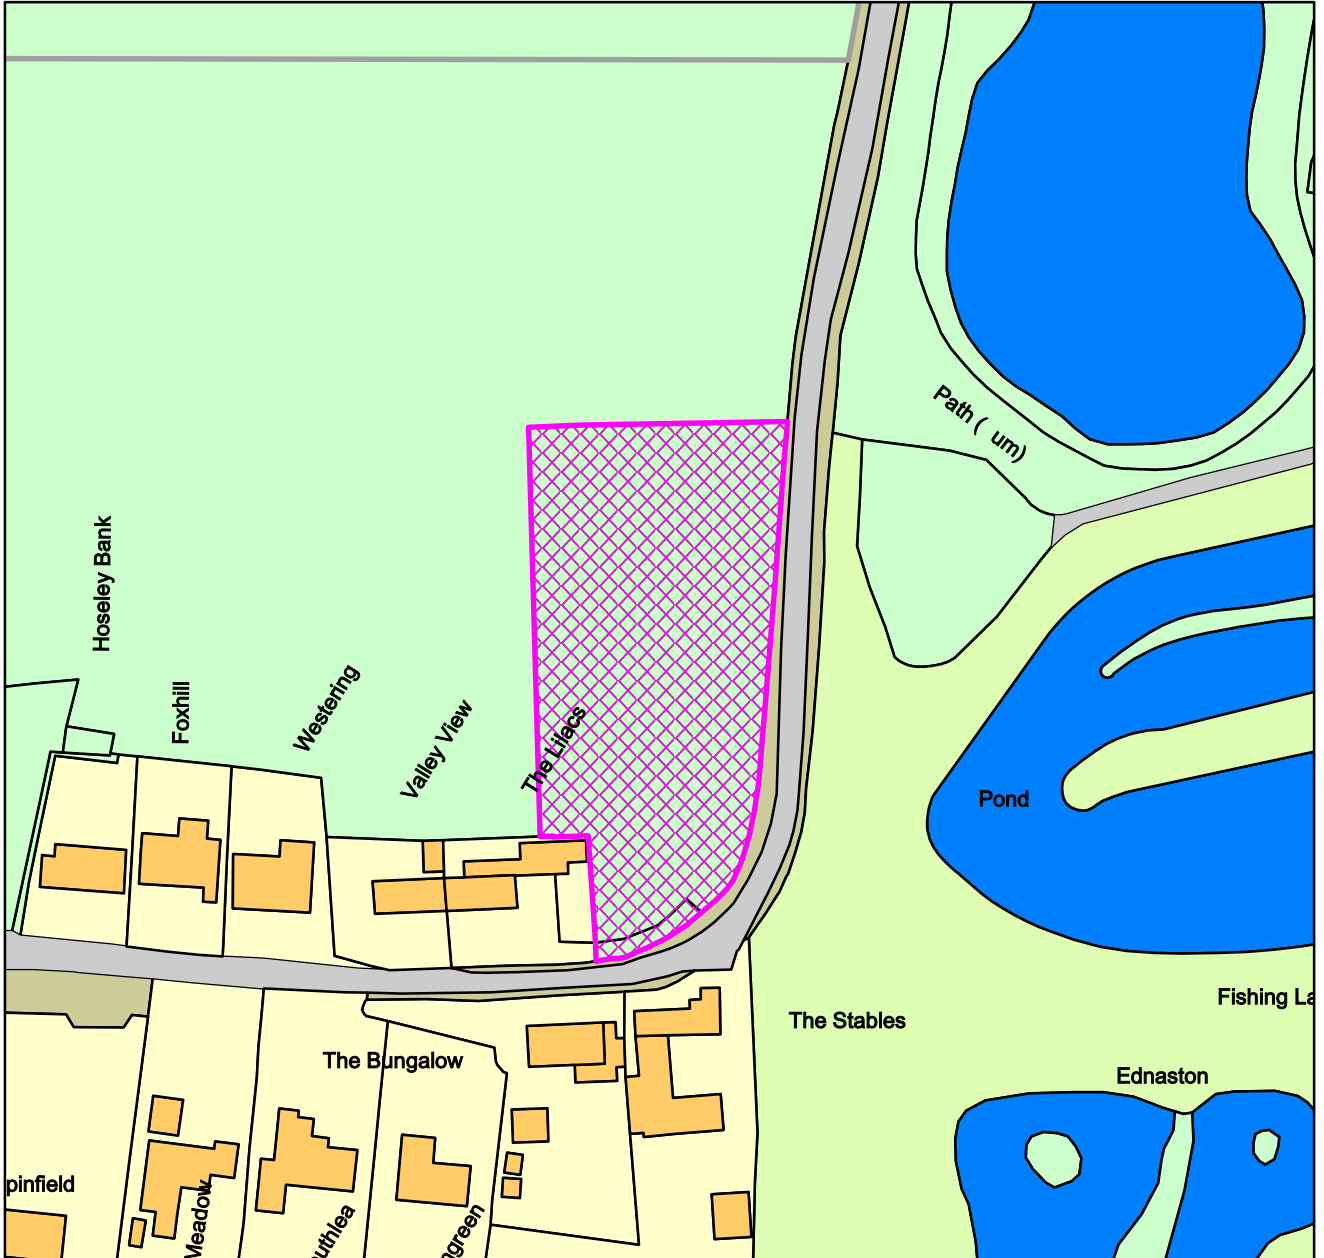

23/01274/OUT

Land to the West Side of Derby Lane, Ednaston

Derbyshire Dales DC

1:1,250

Date: 29/05/2024

100019785

Crown Copyright and database rights (2018) Ordnance Survey (100019785)  
Derbyshire Dales District Council,  
Town Hall, Bank Road, Matlock, Derbyshire DE4 3NN.  
Telephone: (01629) 761100.  
website : [www.derbyshiredales.gov.uk](http://www.derbyshiredales.gov.uk)