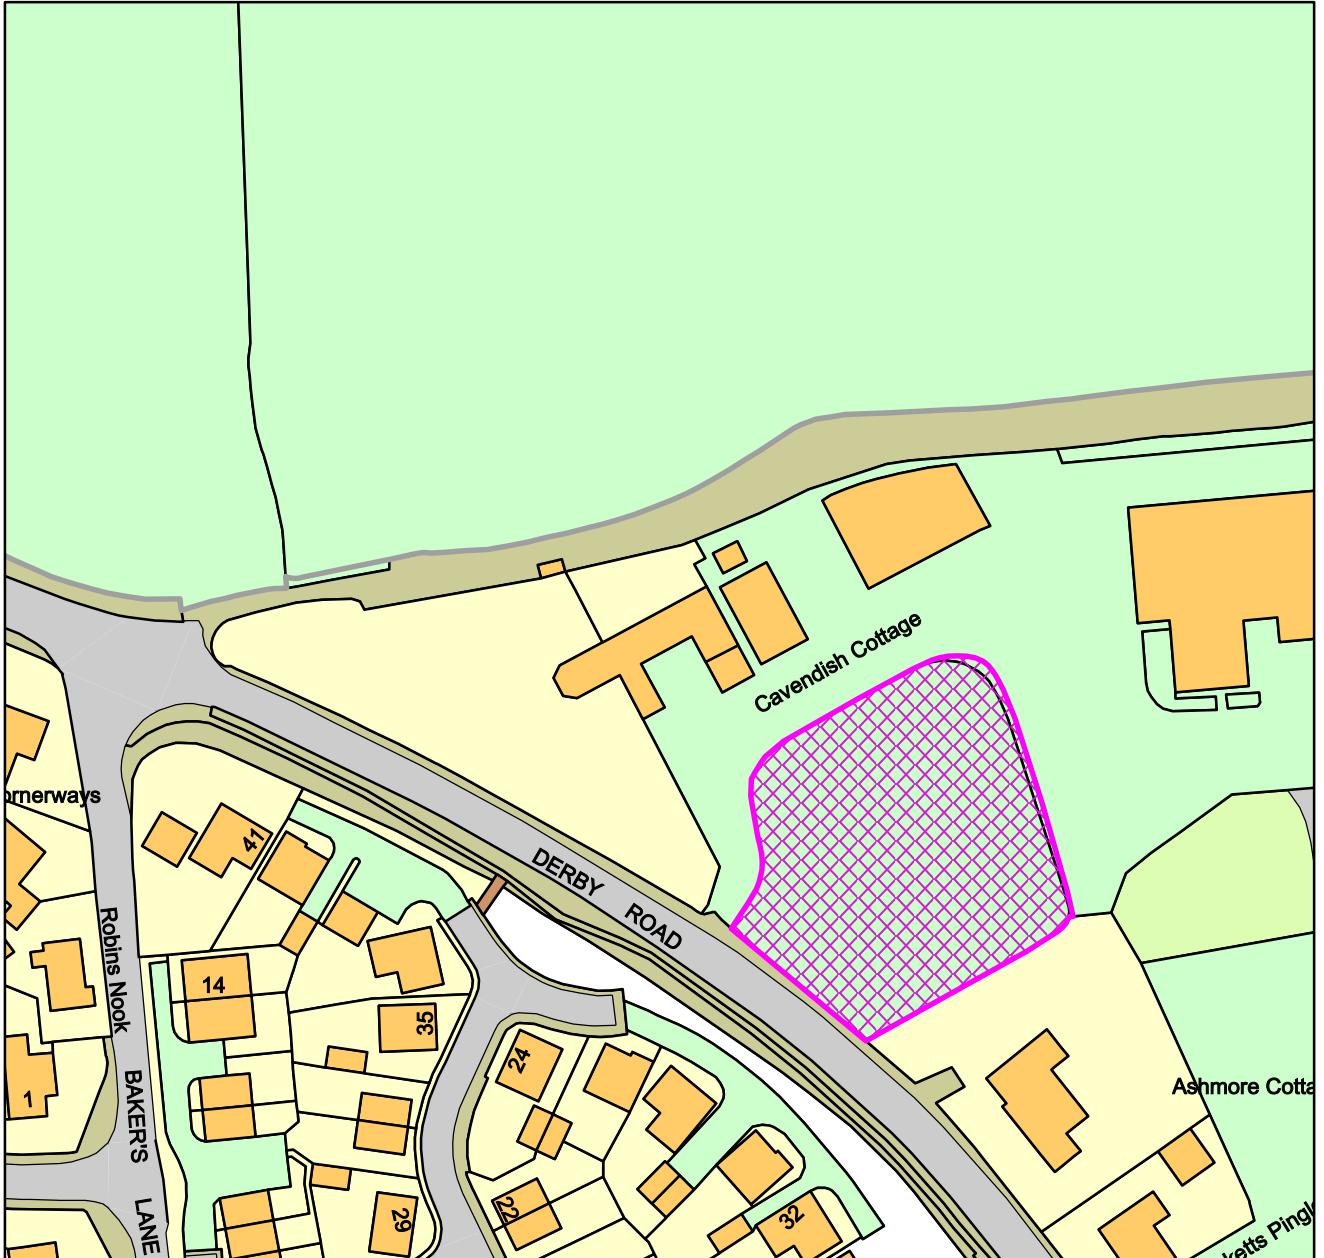

24/00308/FUL

Cavendish Lodge, Derby Road, Doveridge

Derbyshire Dales DC

1:1,250

Date: 29/05/2024

100019785

Crown Copyright and database rights (2018) Ordnance Survey (100019785)
Derbyshire Dales District Council,
Town Hall, Bank Road, Matlock, Derbyshire DE4 3NN.
Telephone: (01629) 761100.
website: www.derbyshiredales.gov.uk