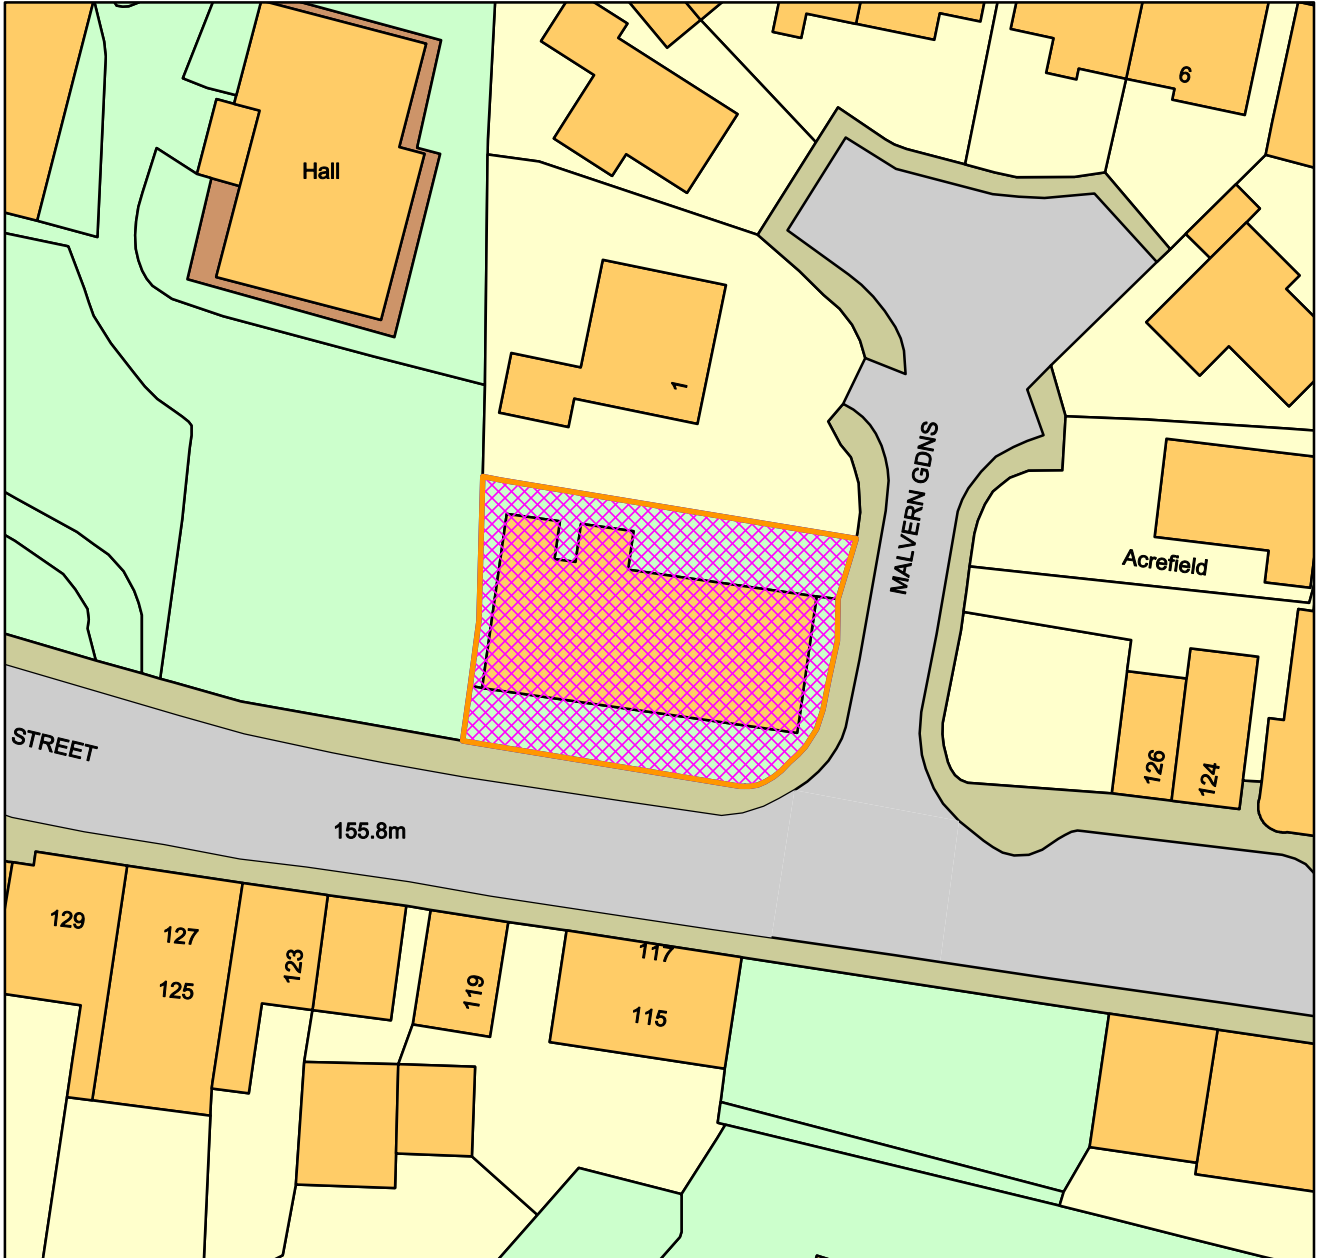

21/01246/OUT

Farmers Garage Limited, Smedley Street, Matlock

Derbyshire Dales District

1:500

Date: 30/06/2022

100019785

Crown Copyright and database rights (2015) Ordnance Survey (100019785)

*Derbyshire Dales District Council,
Town Hall, Bank Road, Matlock, Derbyshire DE4 3NN.
Telephone: (01629) 761100.
website :www.derbyshiredales.gov.uk*