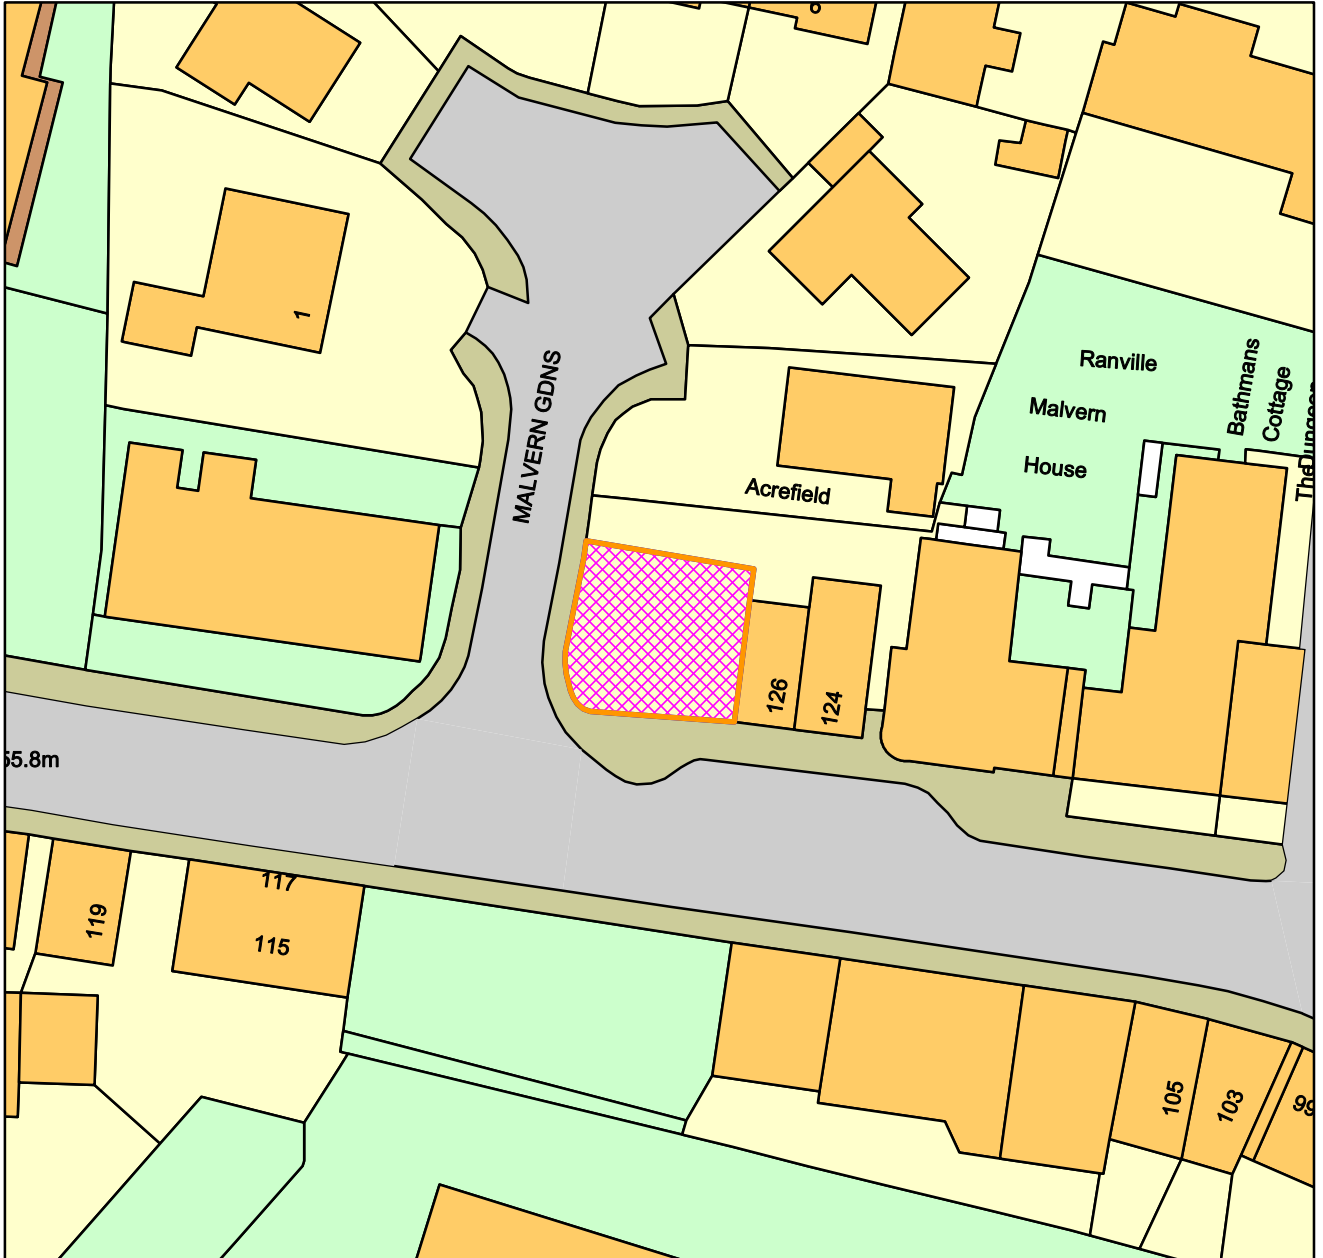

21/01412/OUT

Farmers Garage, Smedley Street, Matlock

Derbyshire Dales District

1:500

Date: 30/06/2022

100019785

Crown Copyright and database rights (2015) Ordnance Survey (100019785)

Derbyshire Dales District Council,
Town Hall, Bank Road, Matlock, Derbyshire DE4 3NN.
Telephone: (01629) 761100.
website :www.derbyshiredales.gov.uk