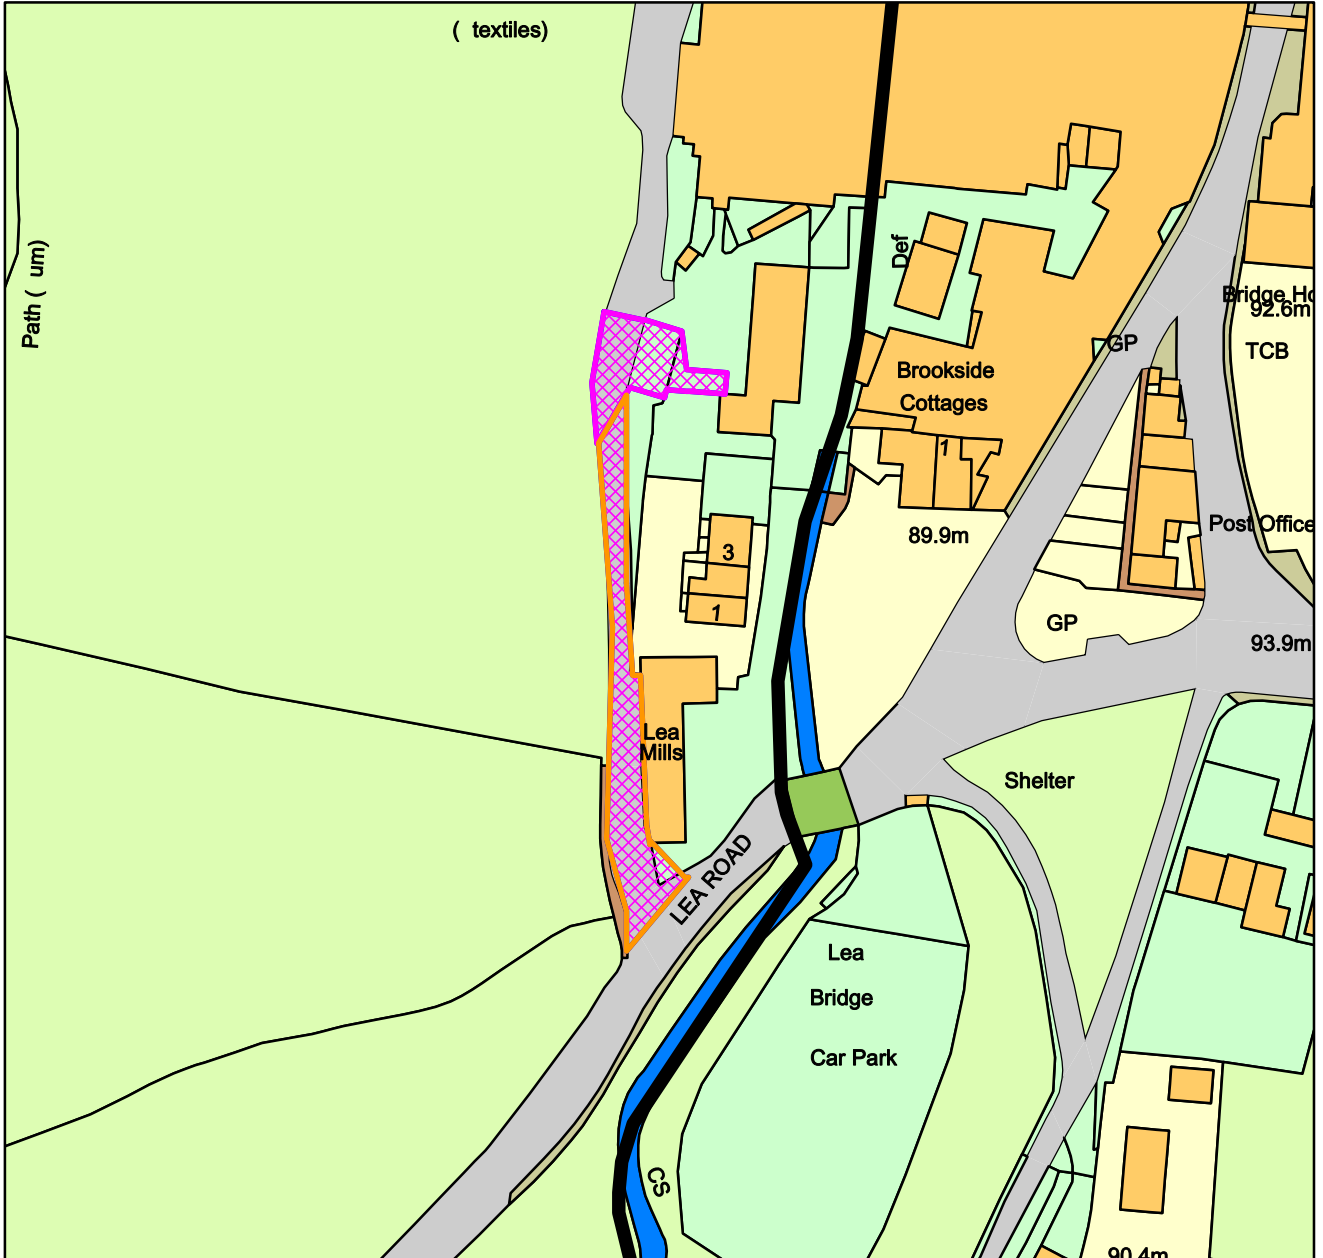

21/01455/FUL

John Smedley Limited, Lea Mills

Derbyshire Dales District

1:1,250

Date: 30/06/2022

100019785

*Crown Copyright and database rights (2015) Ordnance Survey (100019785)*

*Derbyshire Dales District Council,  
Town Hall, Bank Road, Matlock, Derbyshire DE4 3NN.  
Telephone: (01629) 761100.  
website :www.derbyshiredales.gov.uk*