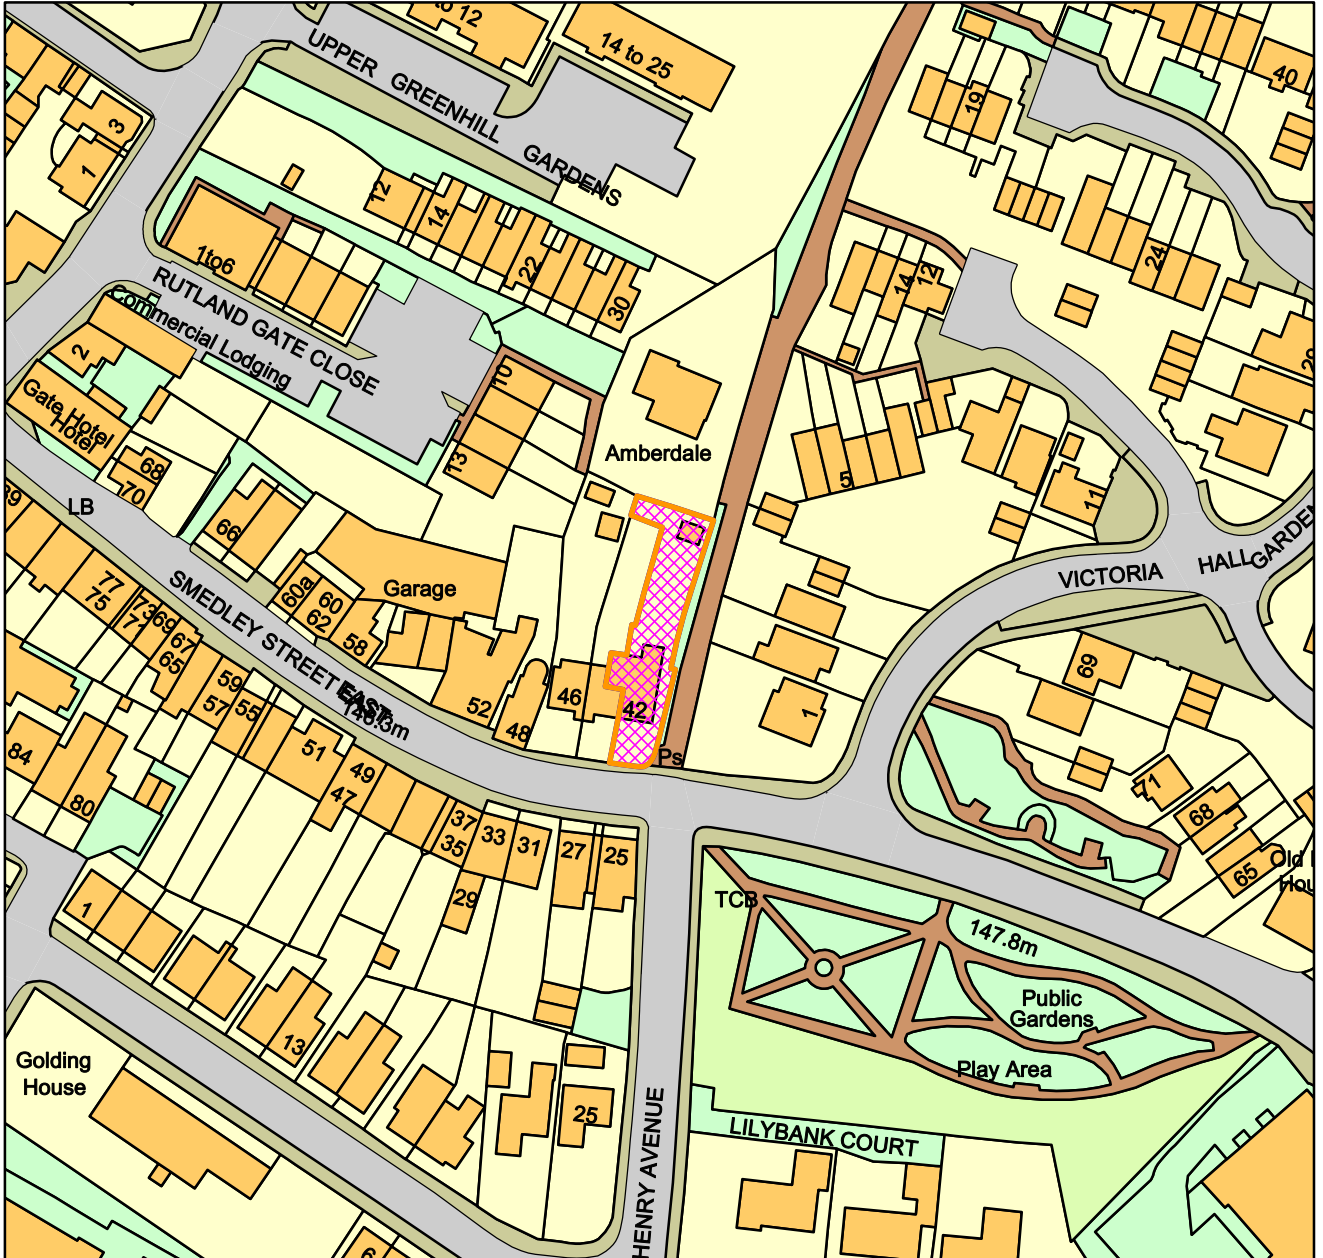

22/00219/FUL

42 Smedley Street East, Matlock

Derbyshire Dales District

1:1,250

Date: 30/06/2022

100019785

*Crown Copyright and database rights (2015) Ordnance Survey (100019785)*

*Derbyshire Dales District Council,  
Town Hall, Bank Road, Matlock, Derbyshire DE4 3NN.  
Telephone: (01629) 761100.  
website: [www.derbyshiredales.gov.uk](http://www.derbyshiredales.gov.uk)*