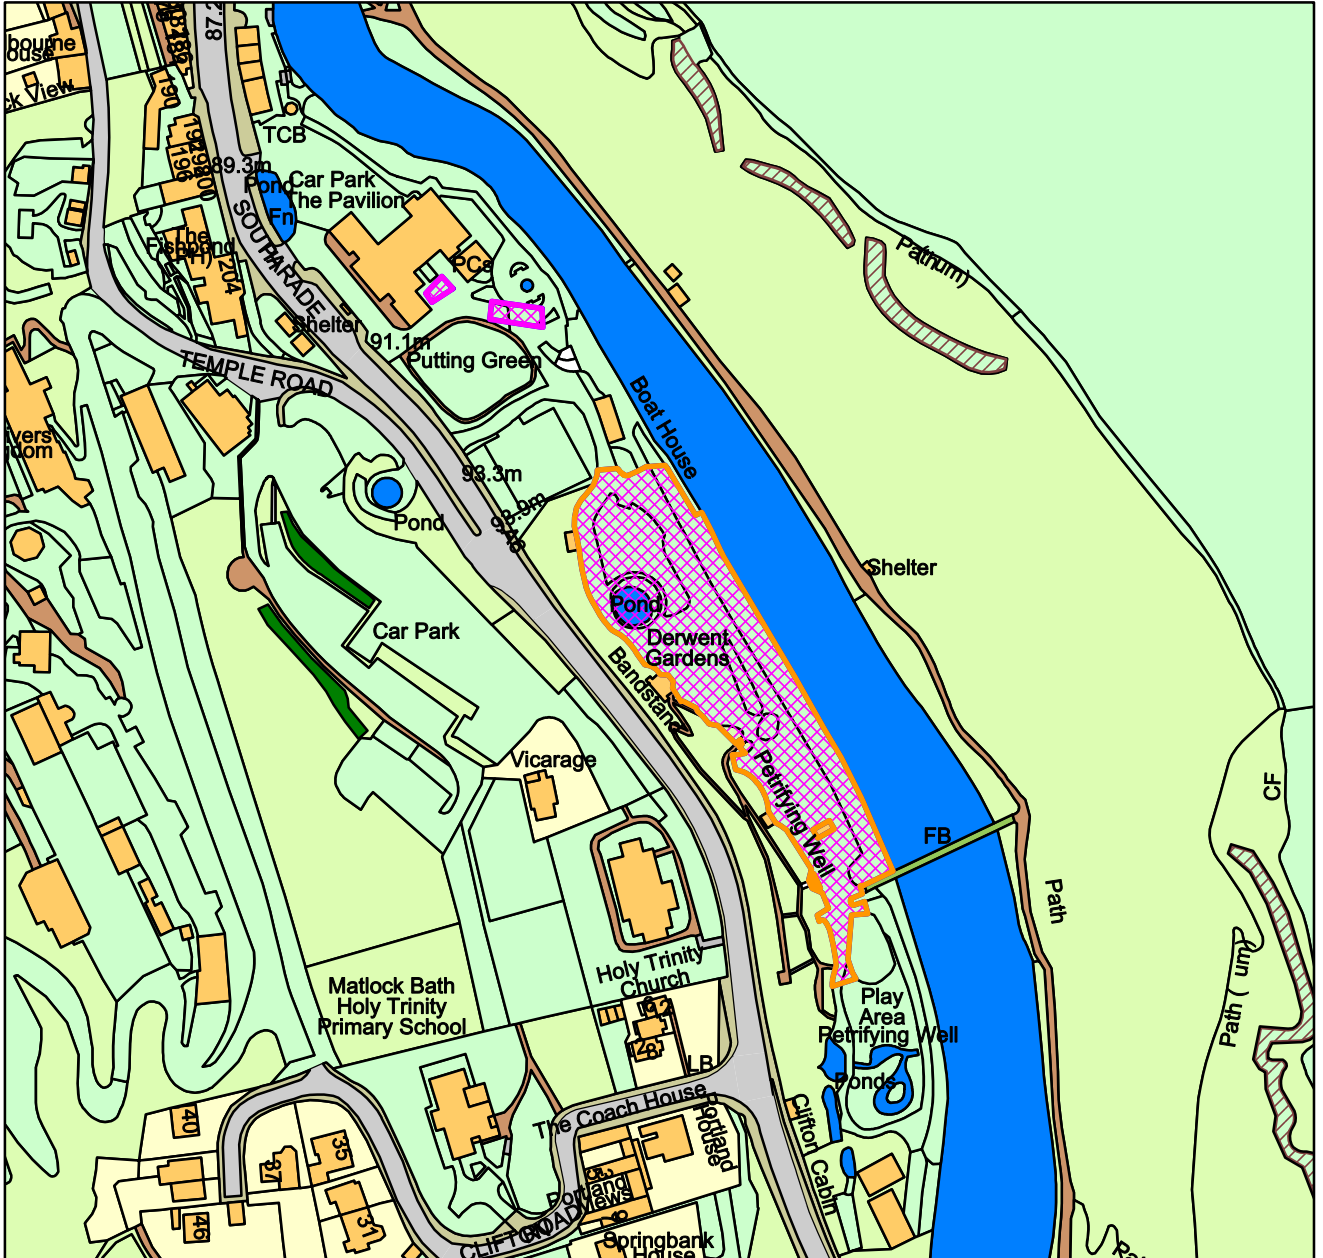

22/00383/FUL

Derwent Gardens, Matlock Bath

Derbyshire Dales District

1:2,500

Date: 30/06/2022

100019785

Crown Copyright and database rights (2015) Ordnance Survey (100019785)

*Derbyshire Dales District Council,
Town Hall, Bank Road, Matlock, Derbyshire DE4 3NN.
Telephone: (01629) 761100.
website: www.derbyshiredales.gov.uk*