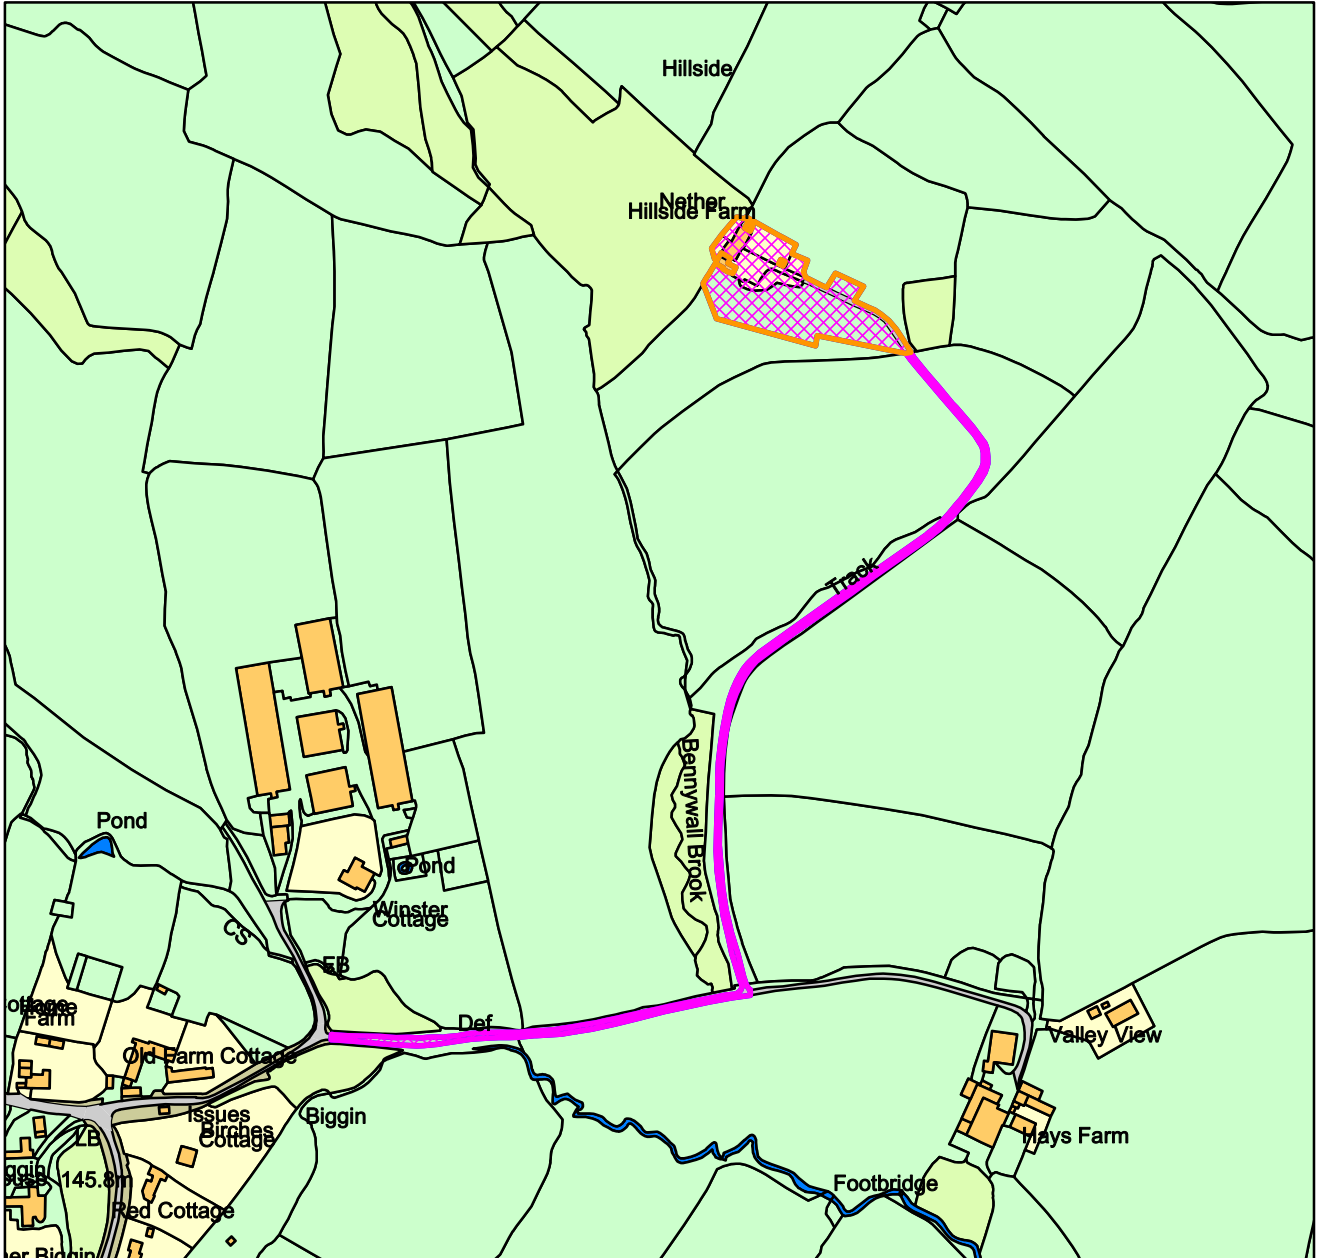

22/00441/FUL

Nether Hillside Farm, Biggin

Derbyshire Dales District

1:4,000

Date: 30/06/2022

100019785

Crown Copyright and database rights (2015) Ordnance Survey (100019785)

*Derbyshire Dales District Council,
Town Hall, Bank Road, Matlock, Derbyshire DE4 3NN.
Telephone: (01629) 761100.
website :www.derbyshiredales.gov.uk*