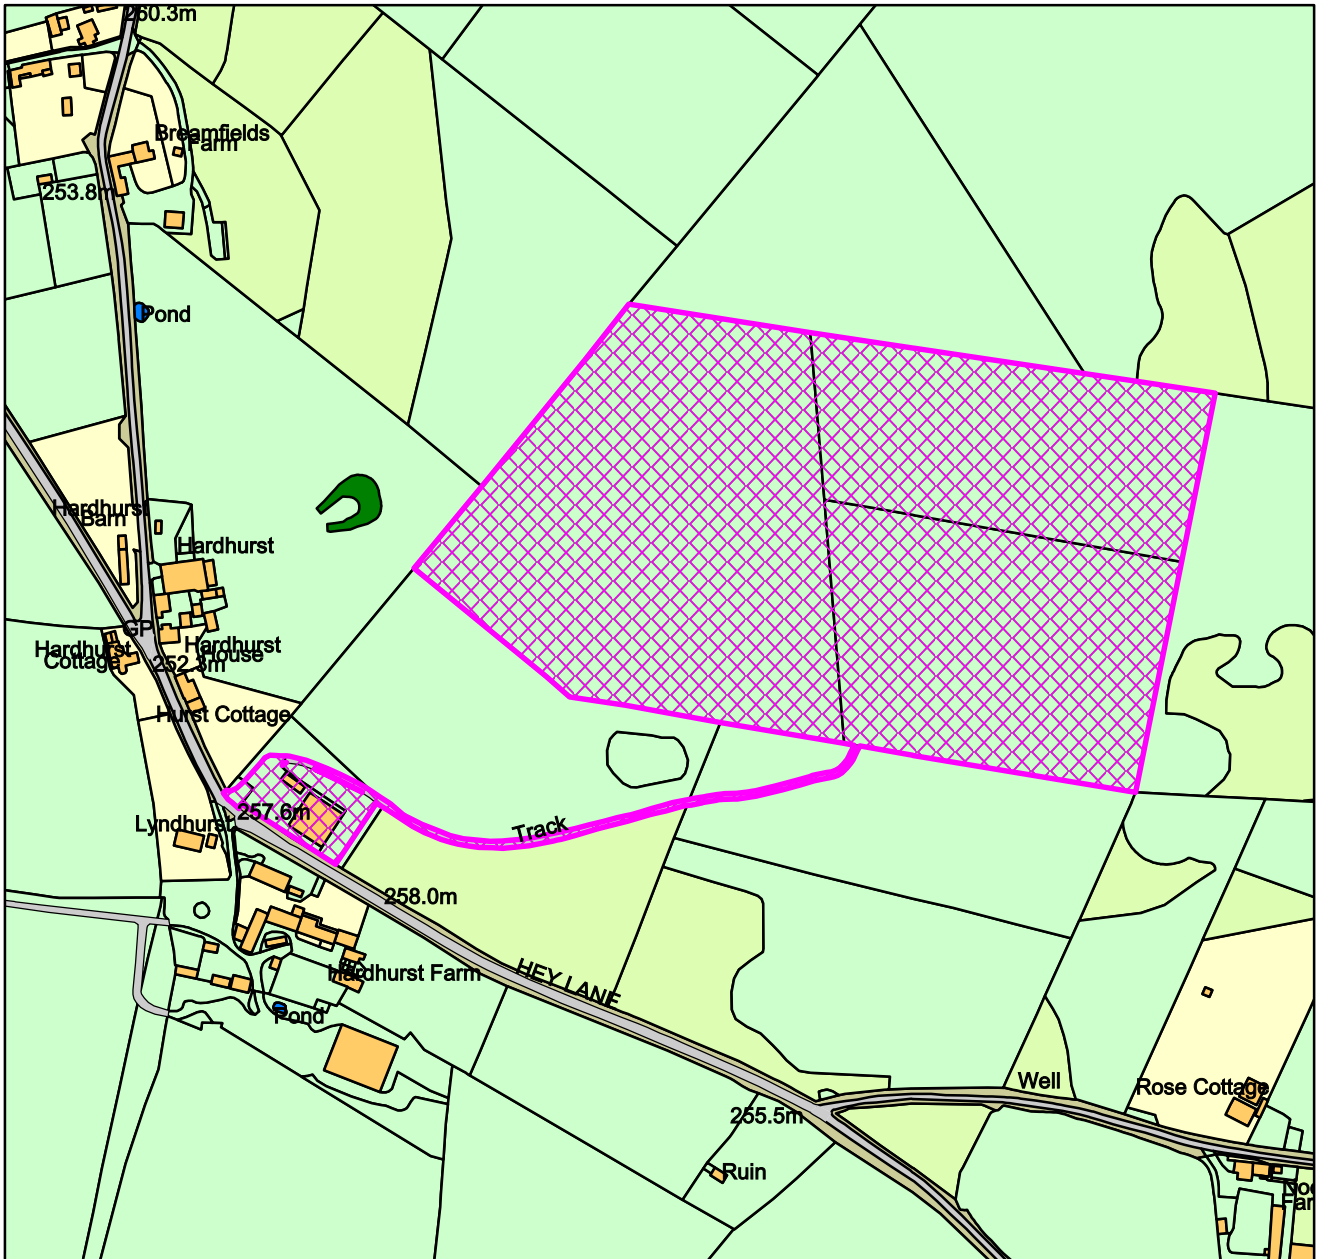

22/00328/FUL

Land North of Hey Lane, Wirksworth

Derbyshire Dales DC

1:3,500

Date: 06/09/2022

100019785

Crown Copyright and database rights (2018) Ordnance Survey (100019785)
Derbyshire Dales District Council,
Town Hall, Bank Road, Matlock, Derbyshire DE4 3NN.
Telephone: (01629) 761100.
website :www.derbyshiredales.gov.uk