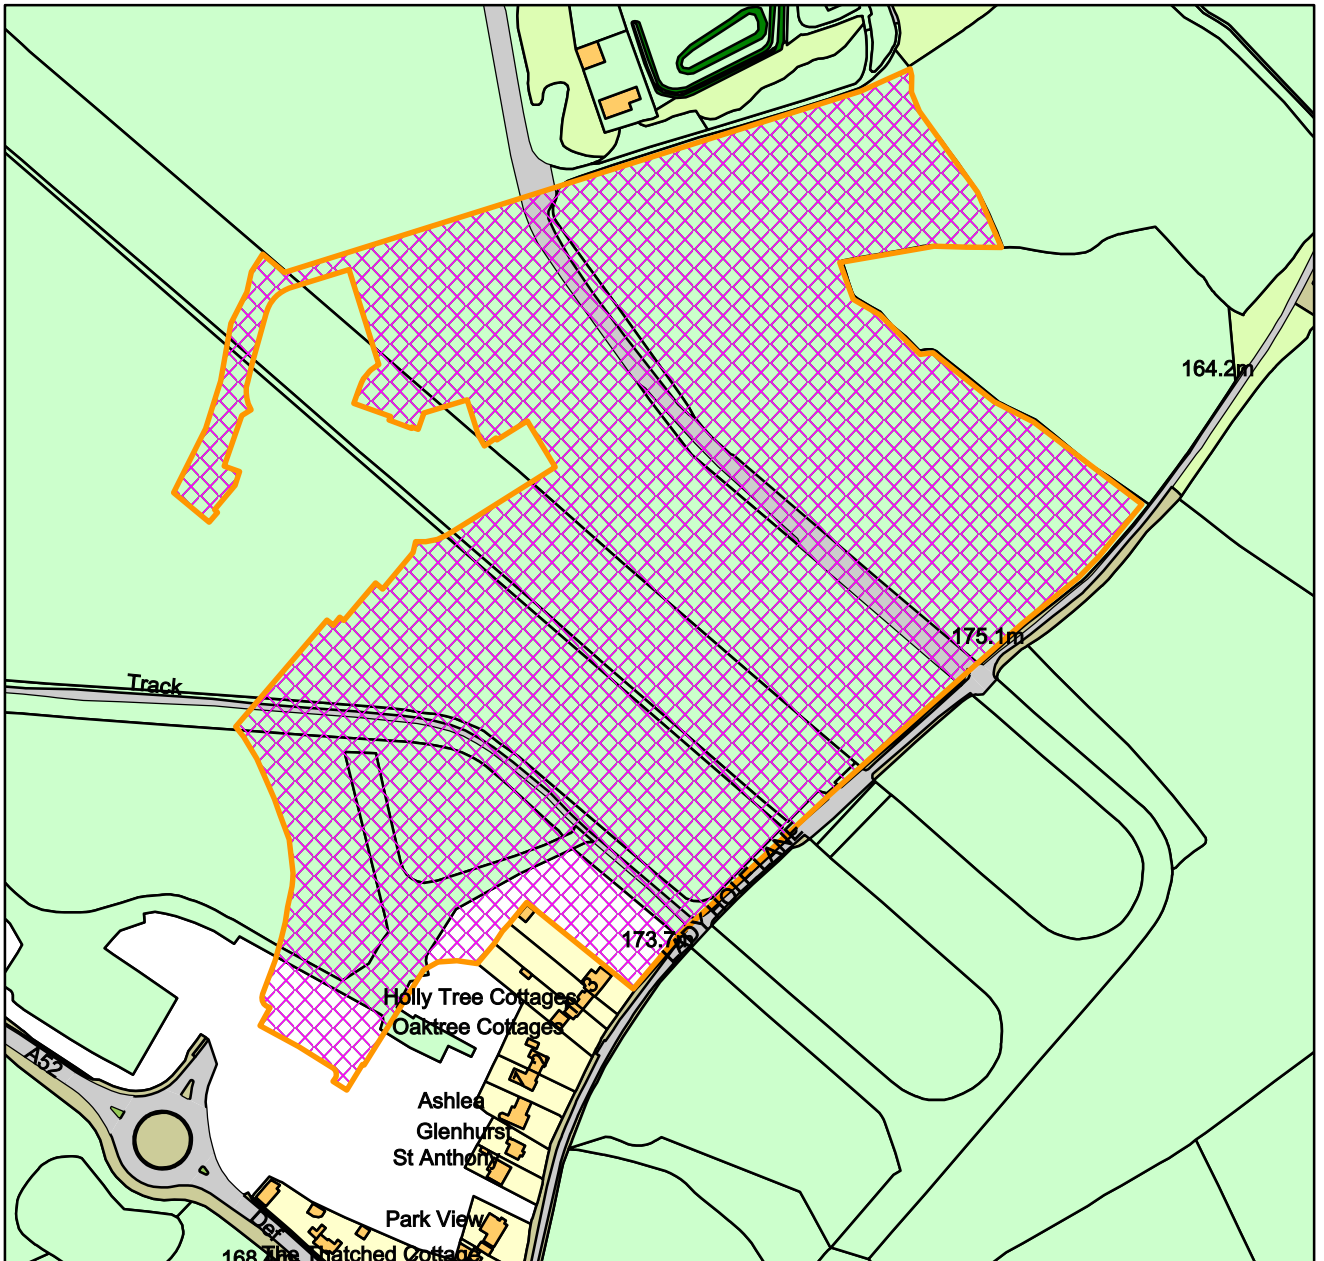

22/00641/REM

Land Between Ashbourne Airfield And Derby Road Yeldersley Derbyshire

Derbyshire Dales DC

1:4,000

Date: 30/03/2023

100019785

Crown Copyright and database rights (2018) Ordnance Survey (100019785)
Derbyshire Dales District Council,
Town Hall, Bank Road, Matlock, Derbyshire DE4 3NN.
Telephone: (01629) 761100.
website :www.derbyshiredales.gov.uk