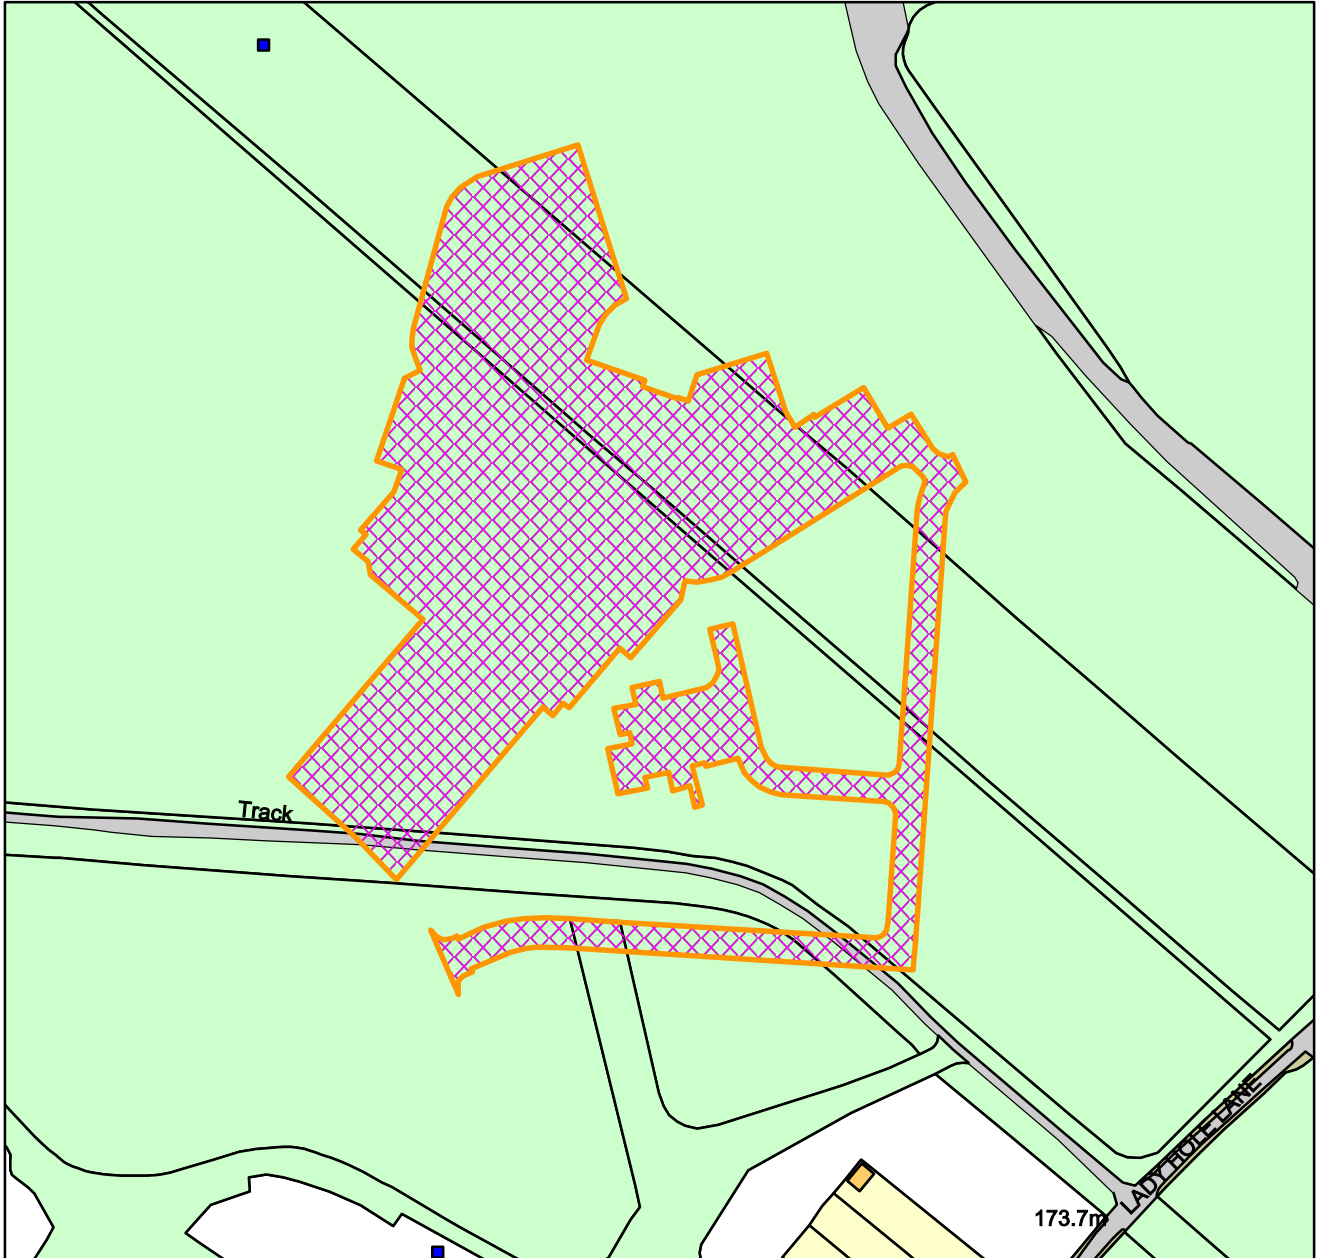

22/00642/FUL

Land Between Ashbourne Airfield And Derby Road Yeldersley Derbyshire

Derbyshire Dales DC

1:2,500

Date: 30/03/2023

100019785

Crown Copyright and database rights (2018) Ordnance Survey (100019785)
Derbyshire Dales District Council,
Town Hall, Bank Road, Matlock, Derbyshire DE4 3NN.
Telephone: (01629) 761100.
website : www.derbyshiredales.gov.uk