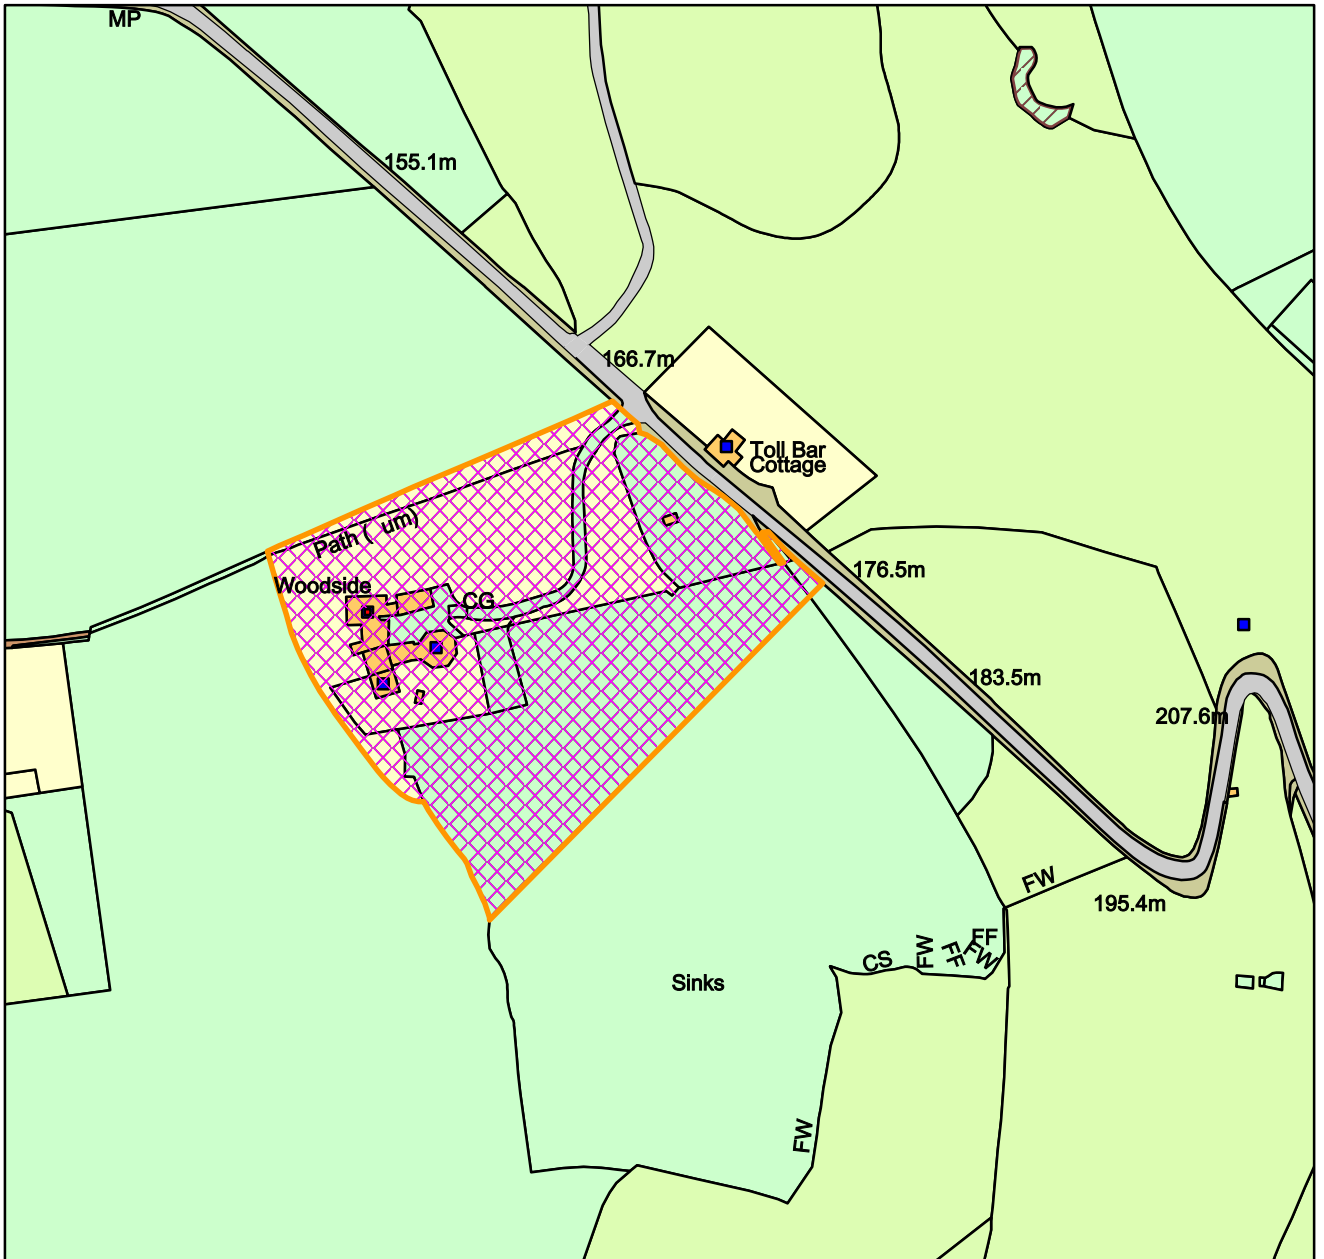

22/01010/FUL

Woodside Chesterfield Road Rowsley Matlock Derbyshire DE4 2NL

Derbyshire Dales DC

1:2,500

Date: 30/03/2023

100019785

Crown Copyright and database rights (2018) Ordnance Survey (100019785)
Derbyshire Dales District Council,
Town Hall, Bank Road, Matlock, Derbyshire DE4 3NN.
Telephone: (01629) 761100.
website :www.derbyshiredales.gov.uk