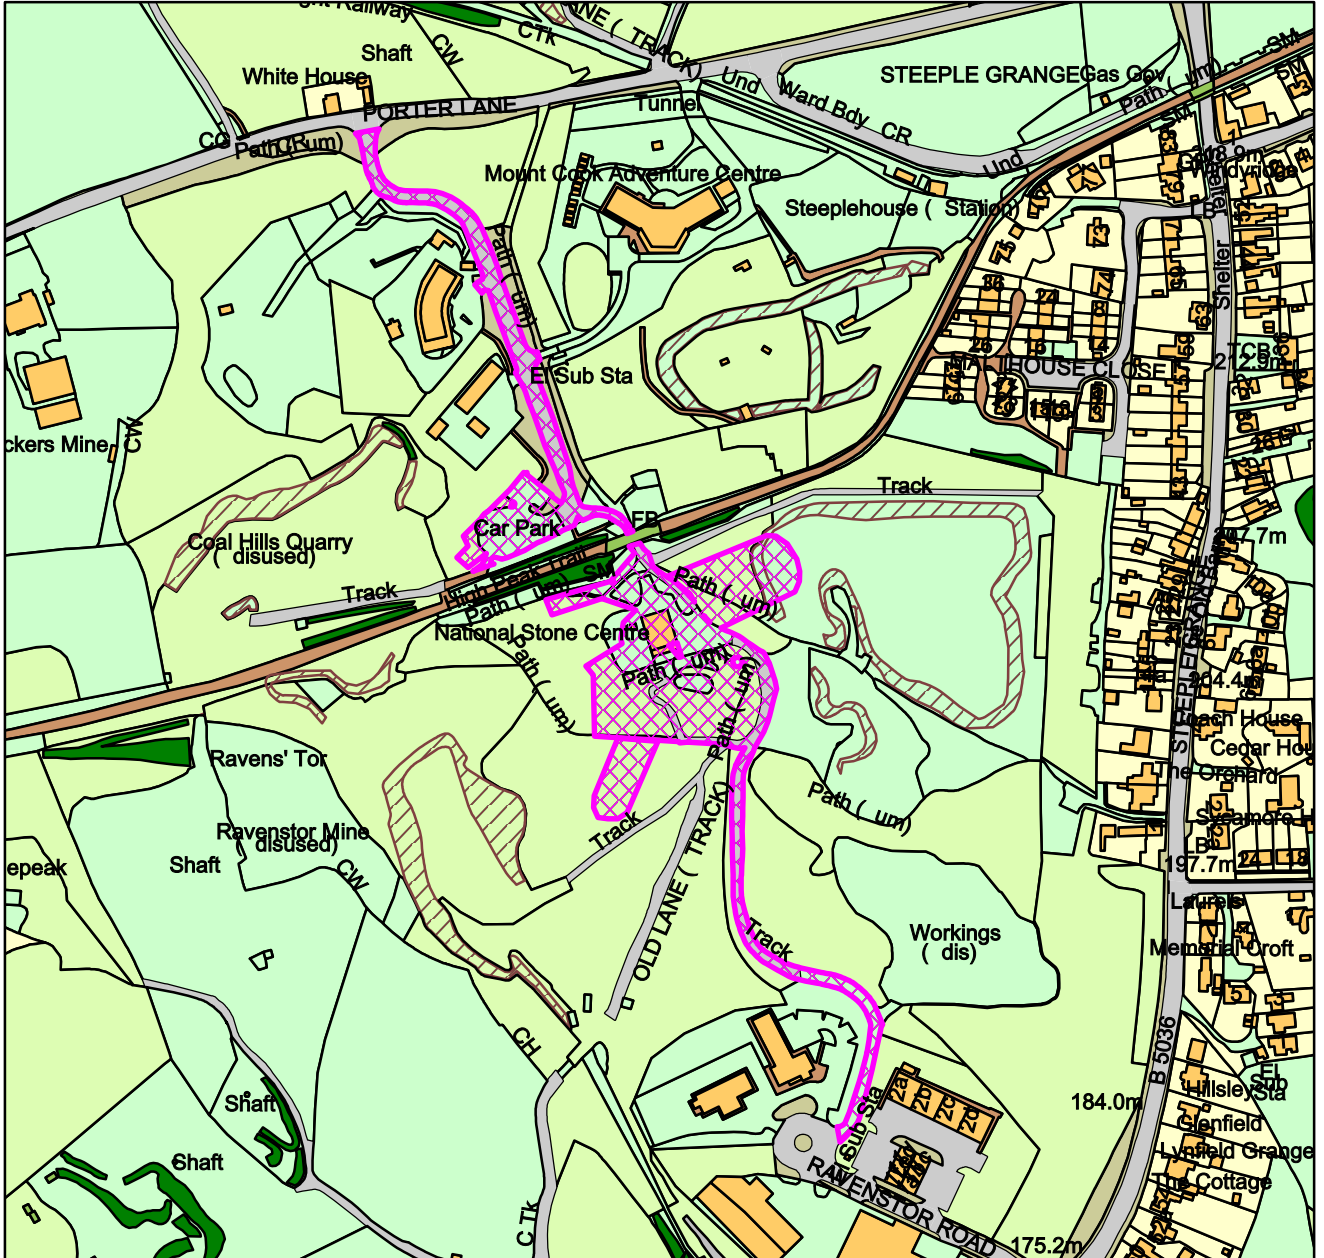

22/01316/FUL

The National Stone Centre Porter Lane Middleton By Wirksworth Matlock Derbyshire D

Derbyshire Dales DC

1:4,000

Date: 30/03/2023

100019785

Crown Copyright and database rights (2018) Ordnance Survey (100019785)
Derbyshire Dales District Council,
Town Hall, Bank Road, Matlock, Derbyshire DE4 3NN.
Telephone: (01629) 761100.
website : www.derbyshiredales.gov.uk