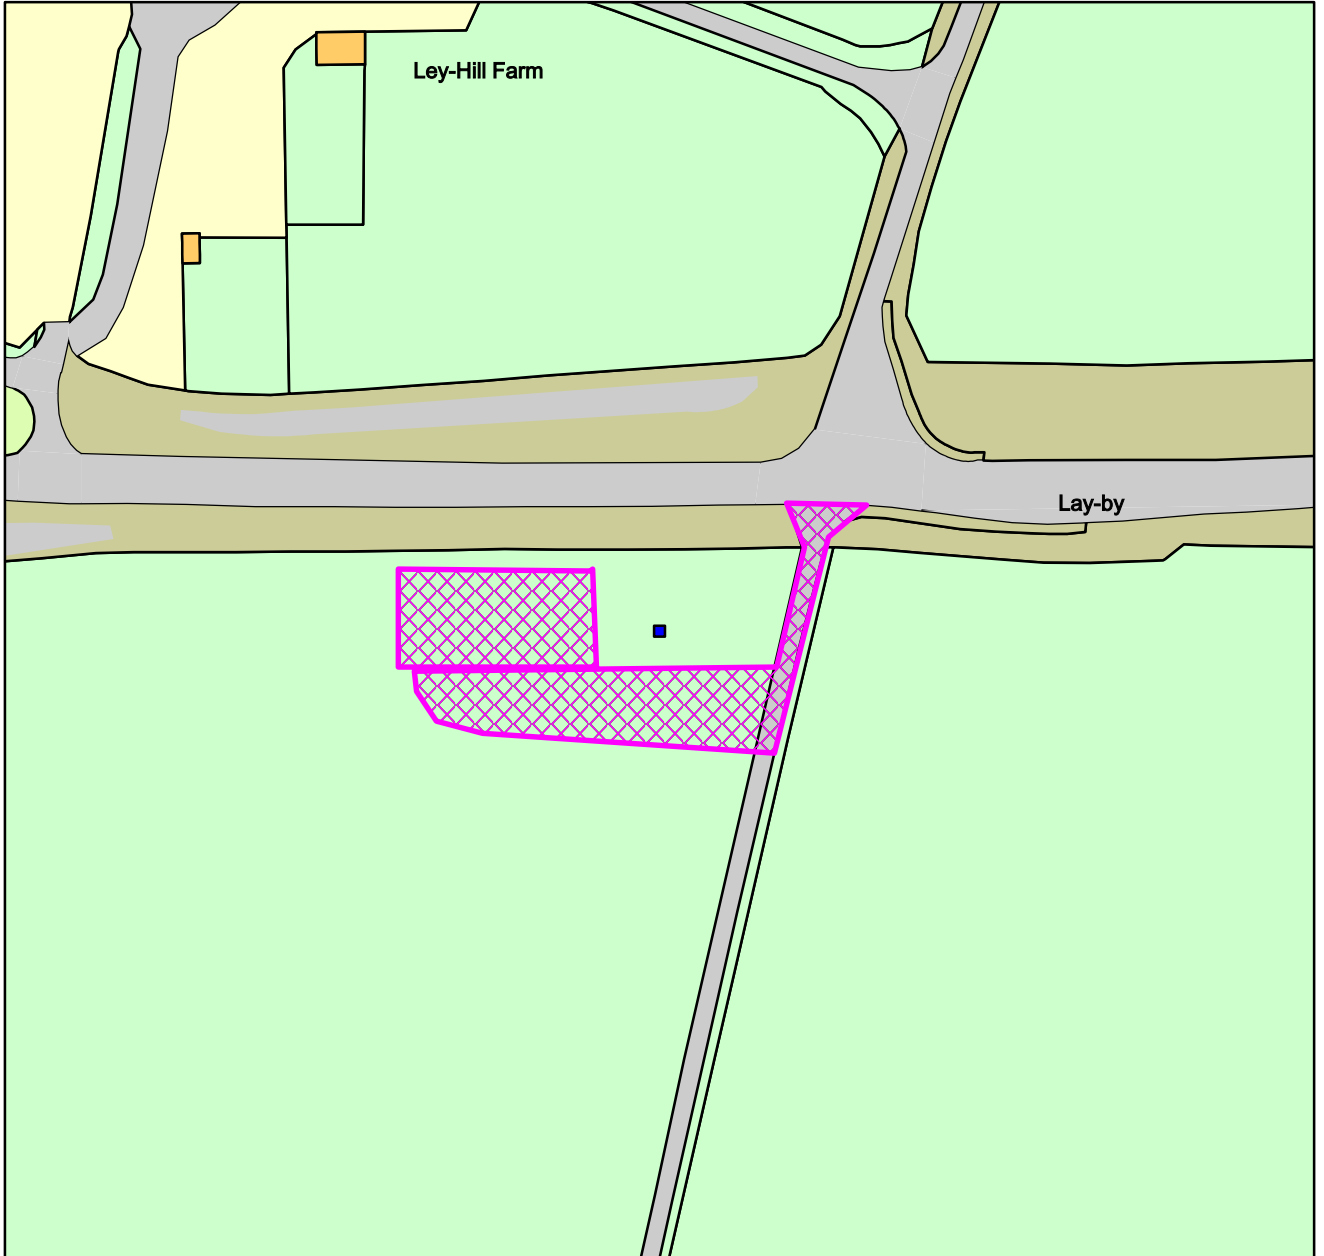

22/01381/FUL

Land Opposite Ley Hill Farm Brocksford Doveridge Ashbourne DE6 5PA

Derbyshire Dales DC

Date: 30/03/2023

100019785

1:1,250

Crown Copyright and database rights (2018) Ordnance Survey (100019785)
Derbyshire Dales District Council,
Town Hall, Bank Road, Matlock, Derbyshire DE4 3NN.
Telephone: (01629) 761100.
website : www.derbyshiredales.gov.uk