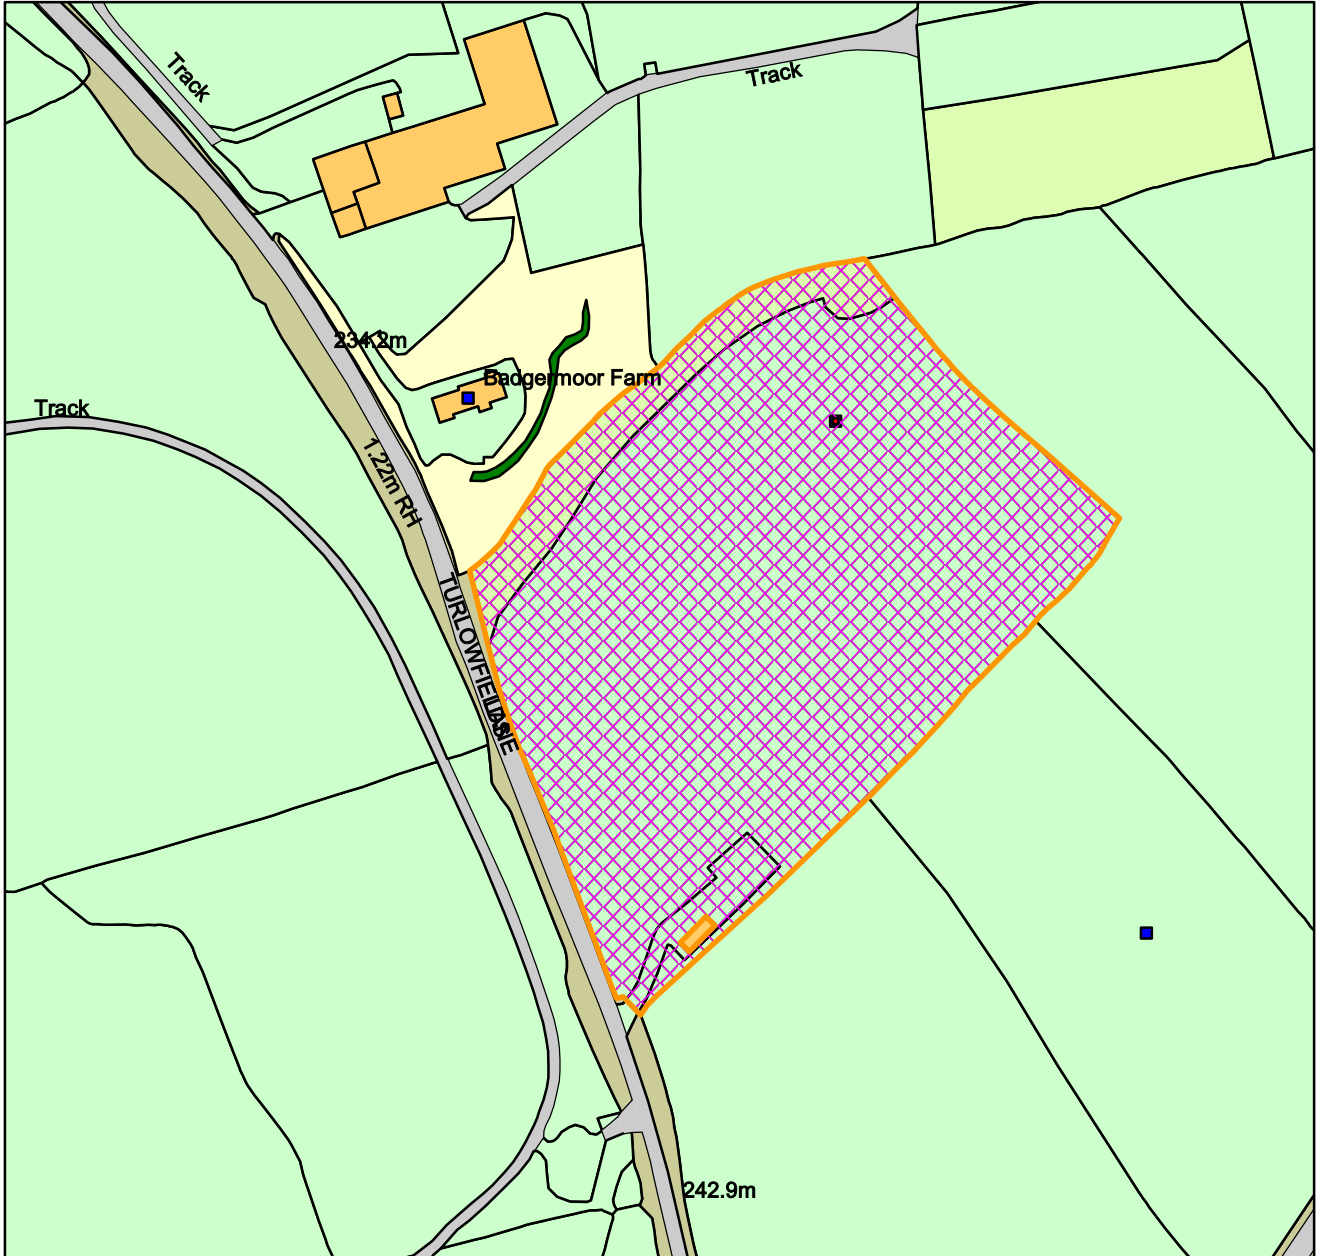

23/00025/FUL

Land East Of Turlowfields Lane Hognaston Ashbourne Derbyshire DE6 1PW

Derbyshire Dales DC

1:2,500

Date: 30/03/2023

100019785

Crown Copyright and database rights (2018) Ordnance Survey (100019785)  
Derbyshire Dales District Council,  
Town Hall, Bank Road, Matlock, Derbyshire DE4 3NN.  
Telephone: (01629) 761100.  
website : [www.derbyshiredales.gov.uk](http://www.derbyshiredales.gov.uk)