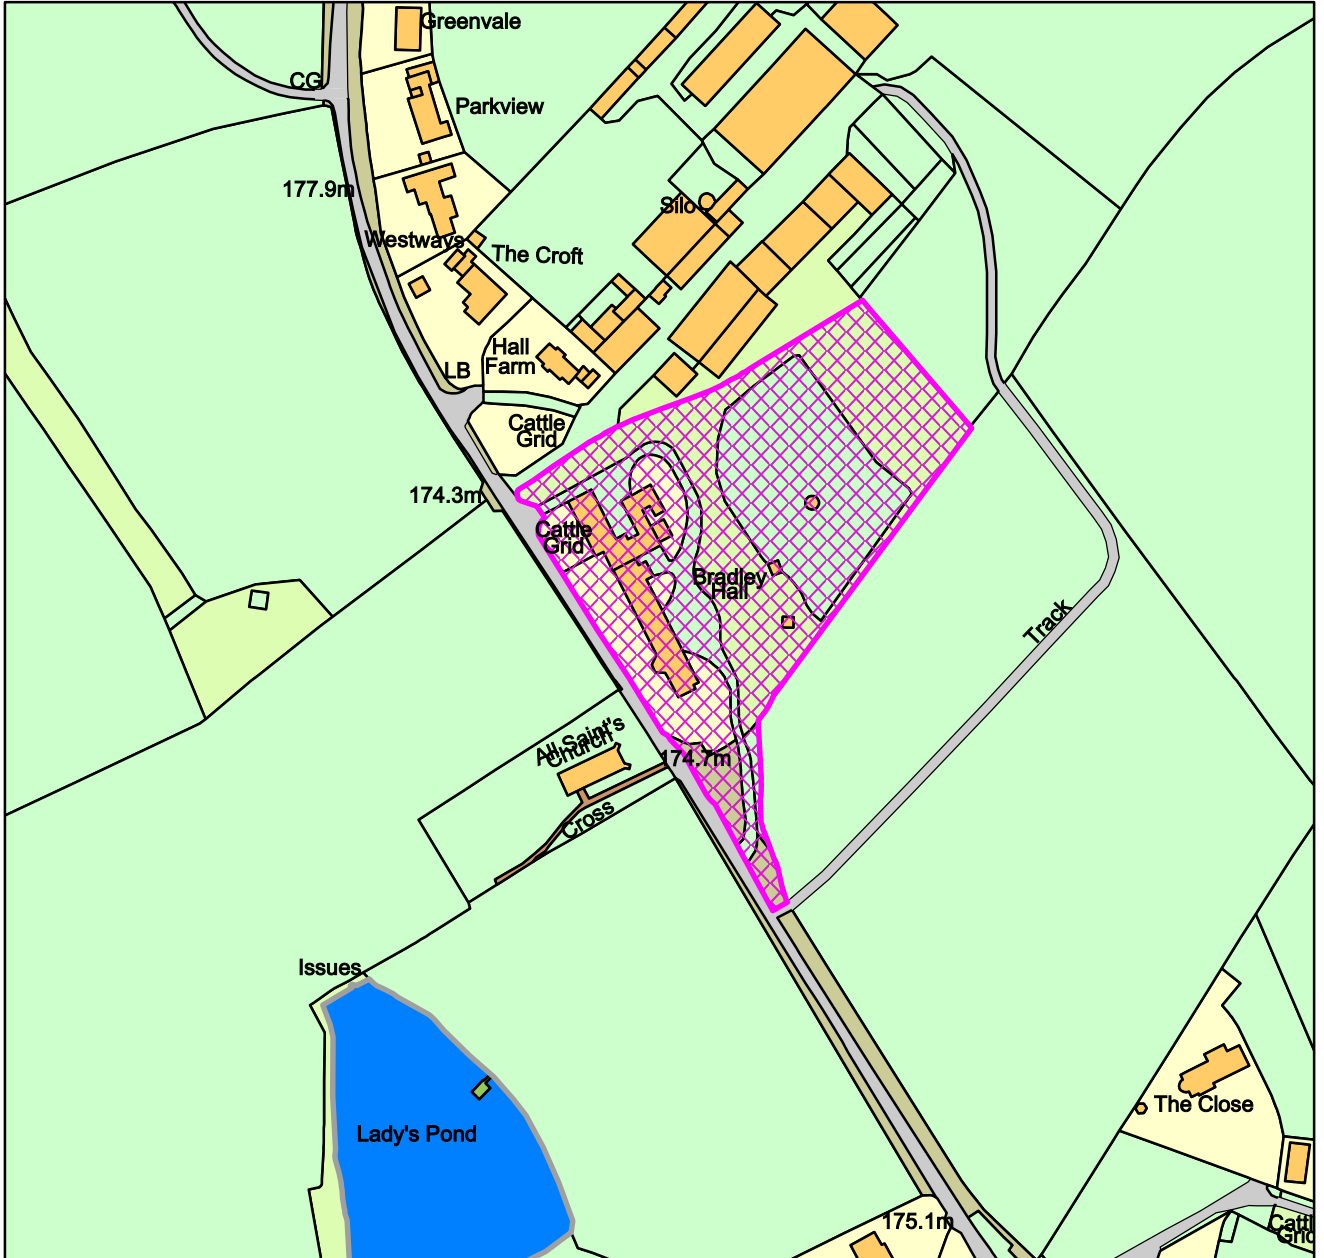

21/01346/LBALT

Bradley Hall, Yew Tree Lane, Bradley

Derbyshire Dales DC

1:2,500

Date: 29/03/2022

100019785

Crown Copyright and database rights (2018) Ordnance Survey (100019785)
Derbyshire Dales District Council,
Town Hall, Bank Road, Matlock, Derbyshire DE4 3NN.
Telephone: (01629) 761100.
website :www.derbyshiredales.gov.uk