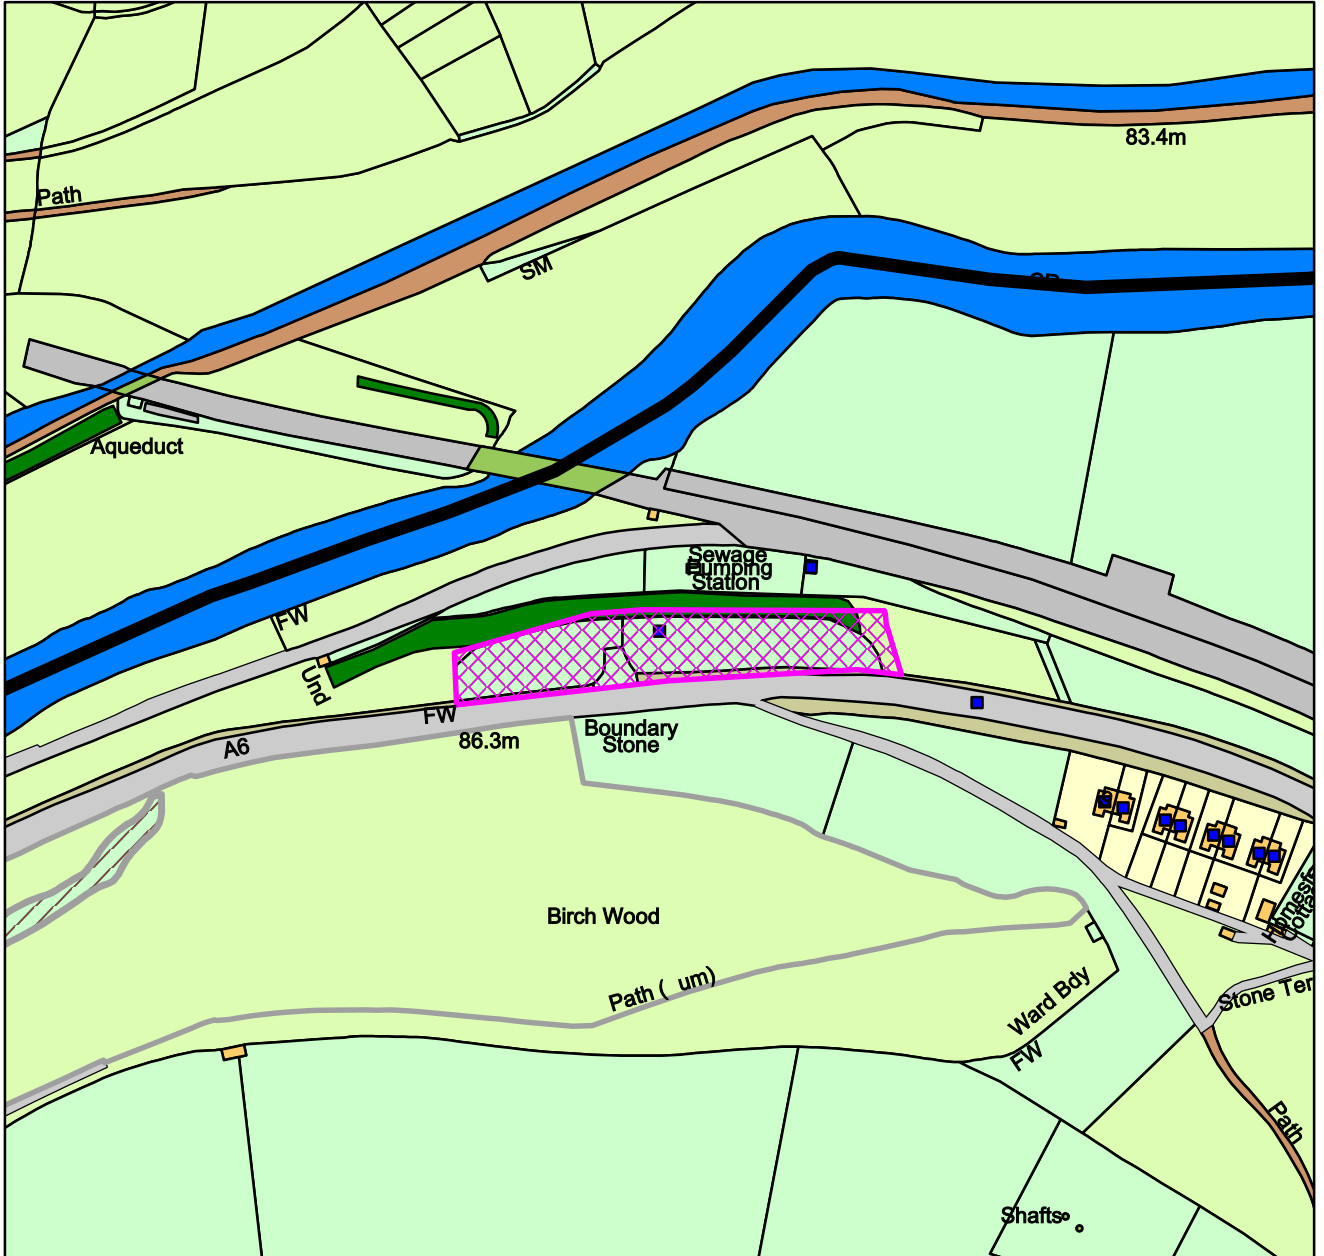

22/00182/FUL

The Woodyard, Derby Road, Homesford, Matlock

Derbyshire Dales DC

1:2,500

Date: 31/05/2022

100019785

Crown Copyright and database rights (2018) Ordnance Survey (100019785)  
Derbyshire Dales District Council,  
Town Hall, Bank Road, Matlock, Derbyshire DE4 3NN.  
Telephone: (01629) 761100.  
website : [www.derbyshiredales.gov.uk](http://www.derbyshiredales.gov.uk)