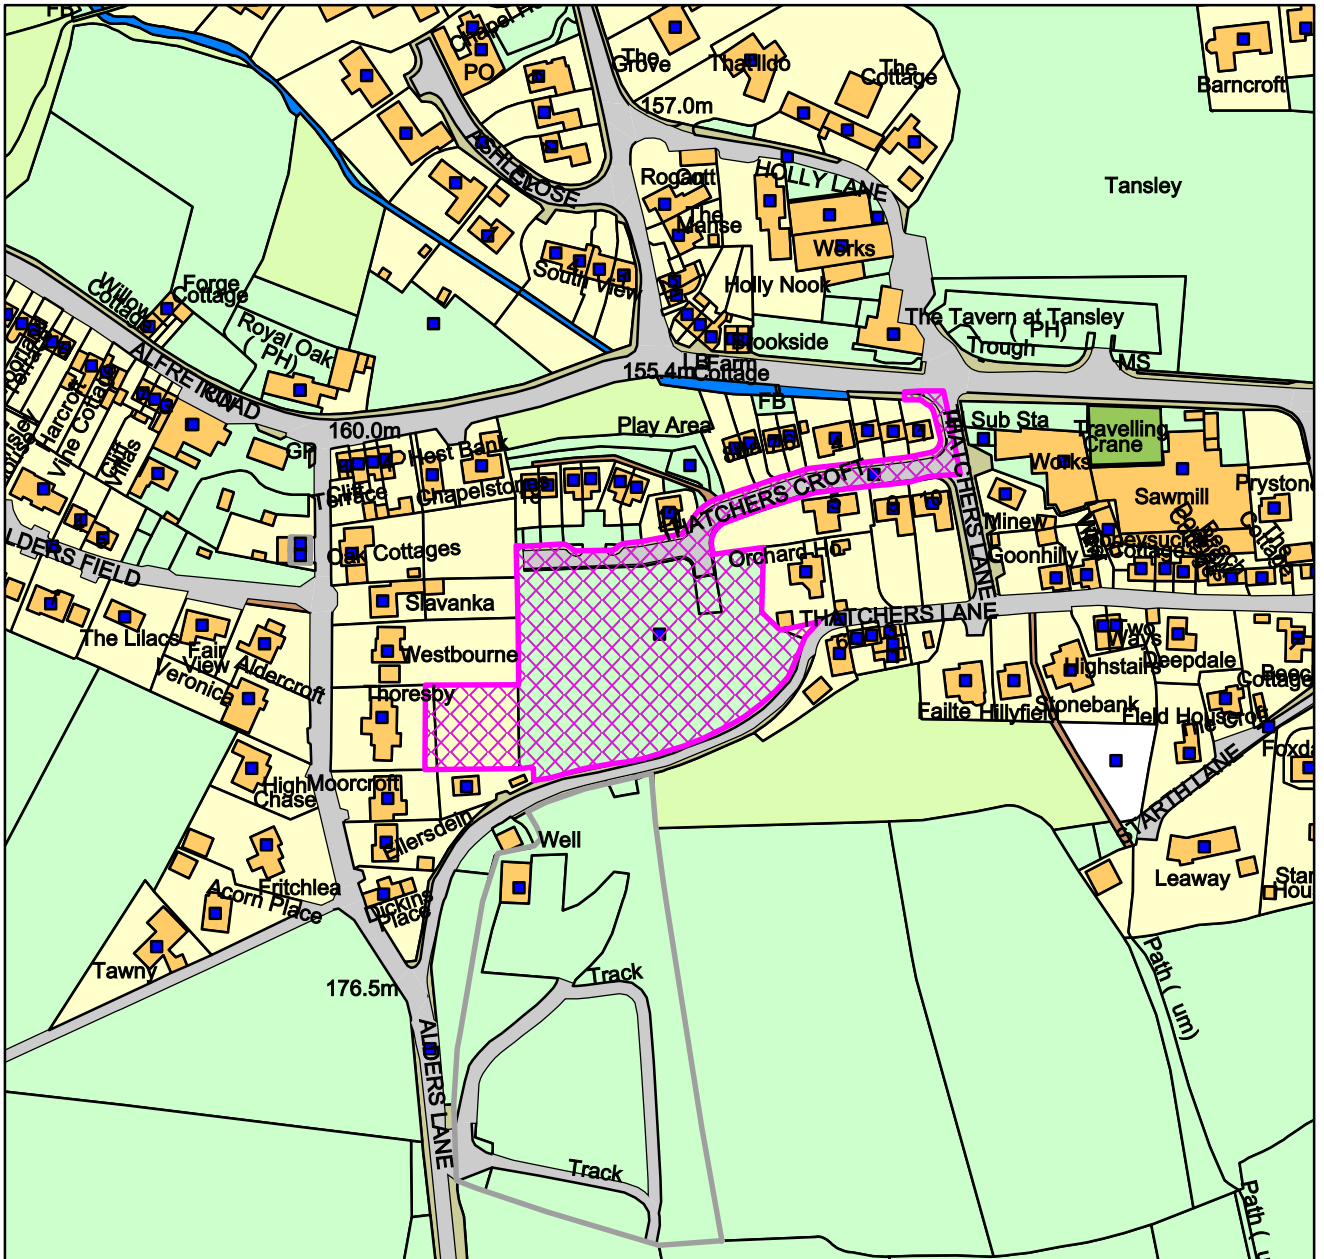

20/00037/FUL

Land Off Thatchers Croft, Tansley

Derbyshire Dales DC

1:2,500

Date: 23/02/2022

100019785

Crown Copyright and database rights (2018) Ordnance Survey (100019785)  
Derbyshire Dales District Council,  
Town Hall, Bank Road, Matlock, Derbyshire DE4 3NN.  
Telephone: (01629) 761100.  
website :www.derbyshiredales.gov.uk