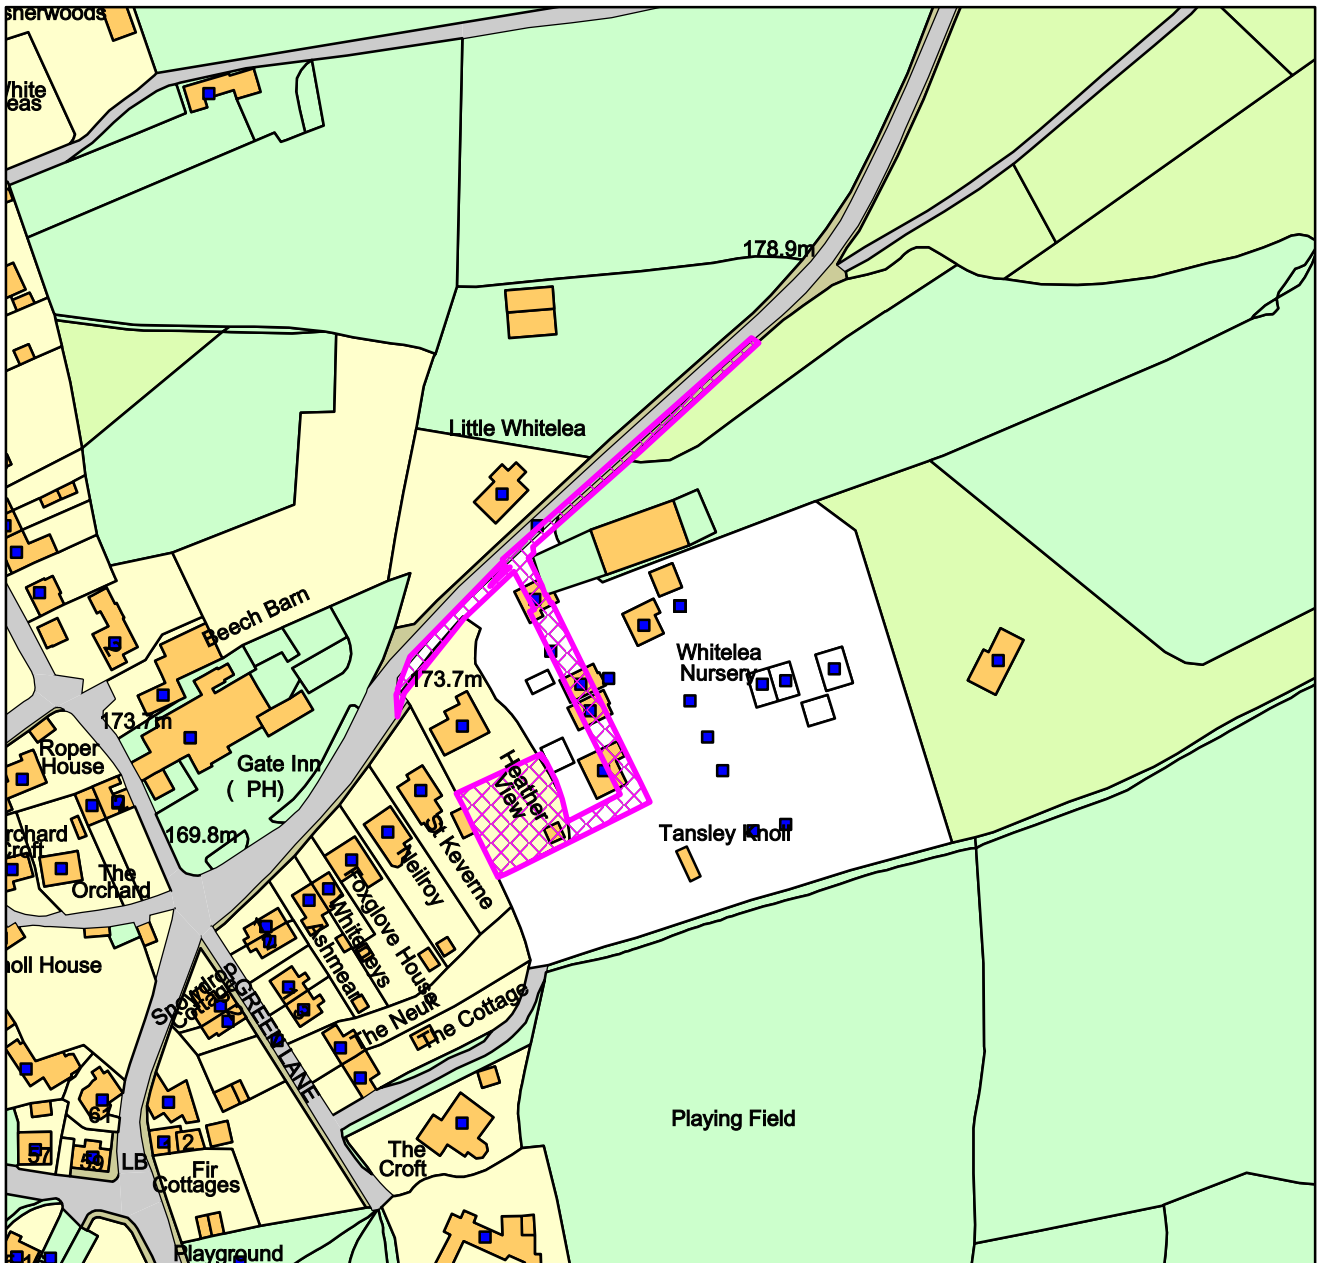

22/00298/FUL

Heather View, Whitelea Lane, Tansley

Derbyshire Dales DC

1:2,000

Date: 31/05/2022

100019785

Crown Copyright and database rights (2018) Ordnance Survey (100019785)
Derbyshire Dales District Council,
Town Hall, Bank Road, Matlock, Derbyshire DE4 3NN.
Telephone: (01629) 761100.
website :www.derbyshiredales.gov.uk