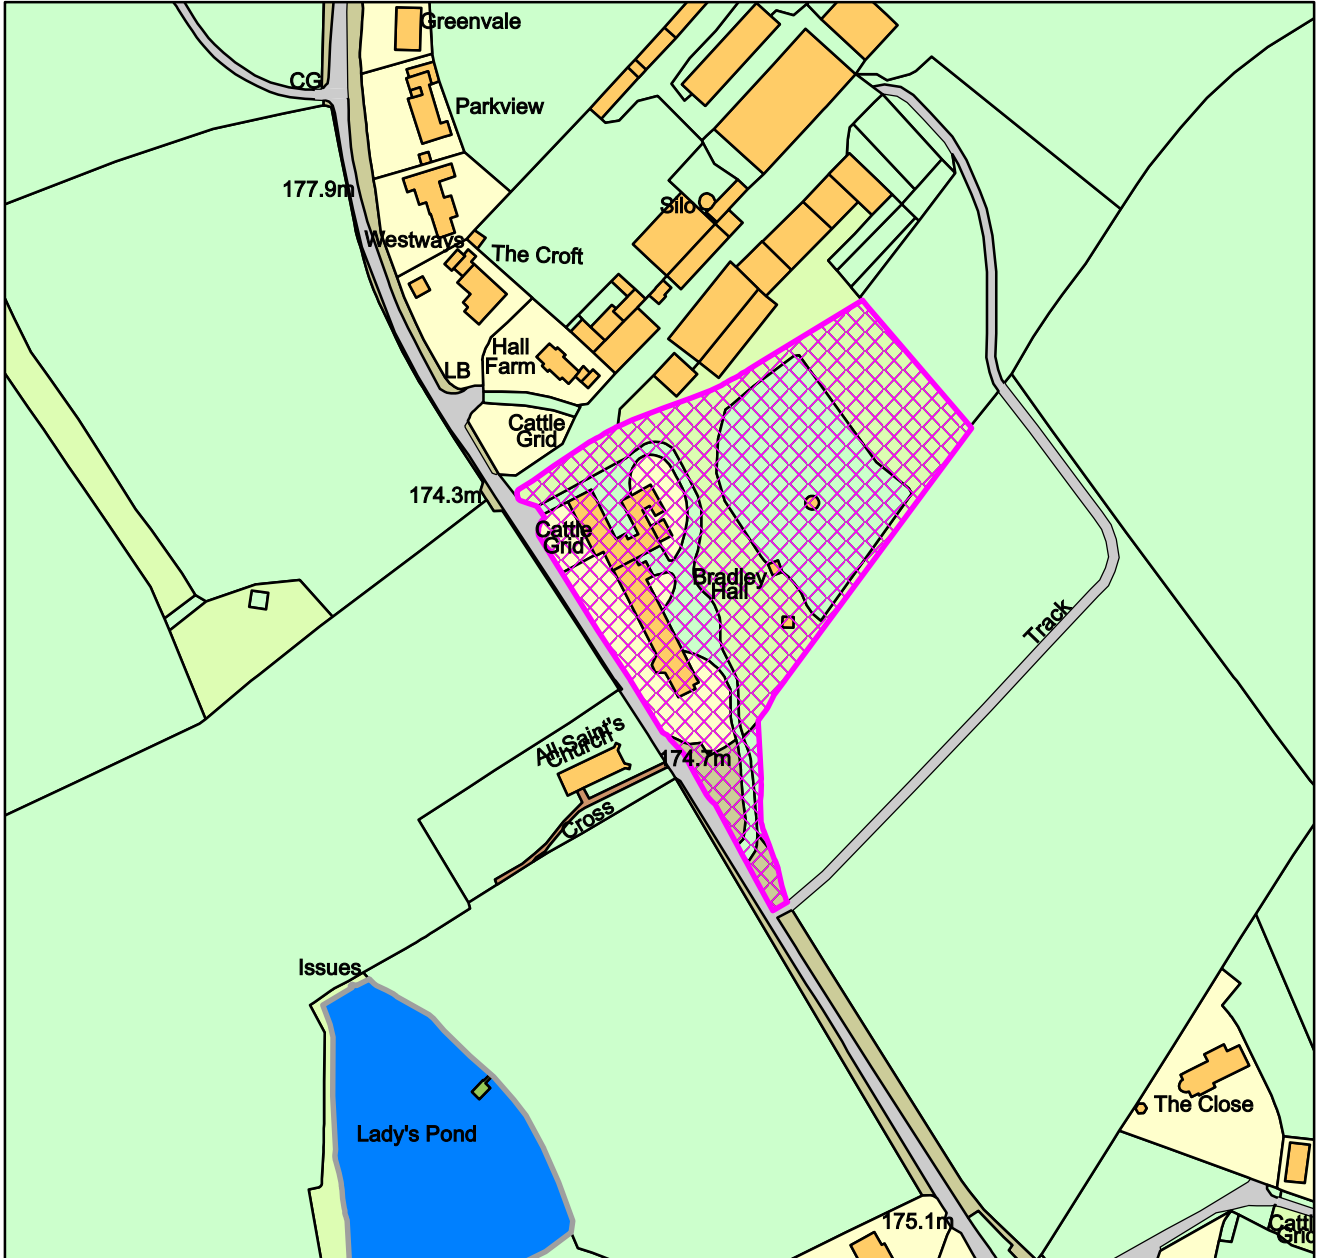

21/01345/FUL

Bradley Hall, Yew Tree Lane, Bradley

Derbyshire Dales DC

1:2,500

Date: 29/03/2022

100019785

Crown Copyright and database rights (2018) Ordnance Survey (100019785)
Derbyshire Dales District Council,
Town Hall, Bank Road, Matlock, Derbyshire DE4 3NN.
Telephone: (01629) 761100.
website :www.derbyshiredales.gov.uk