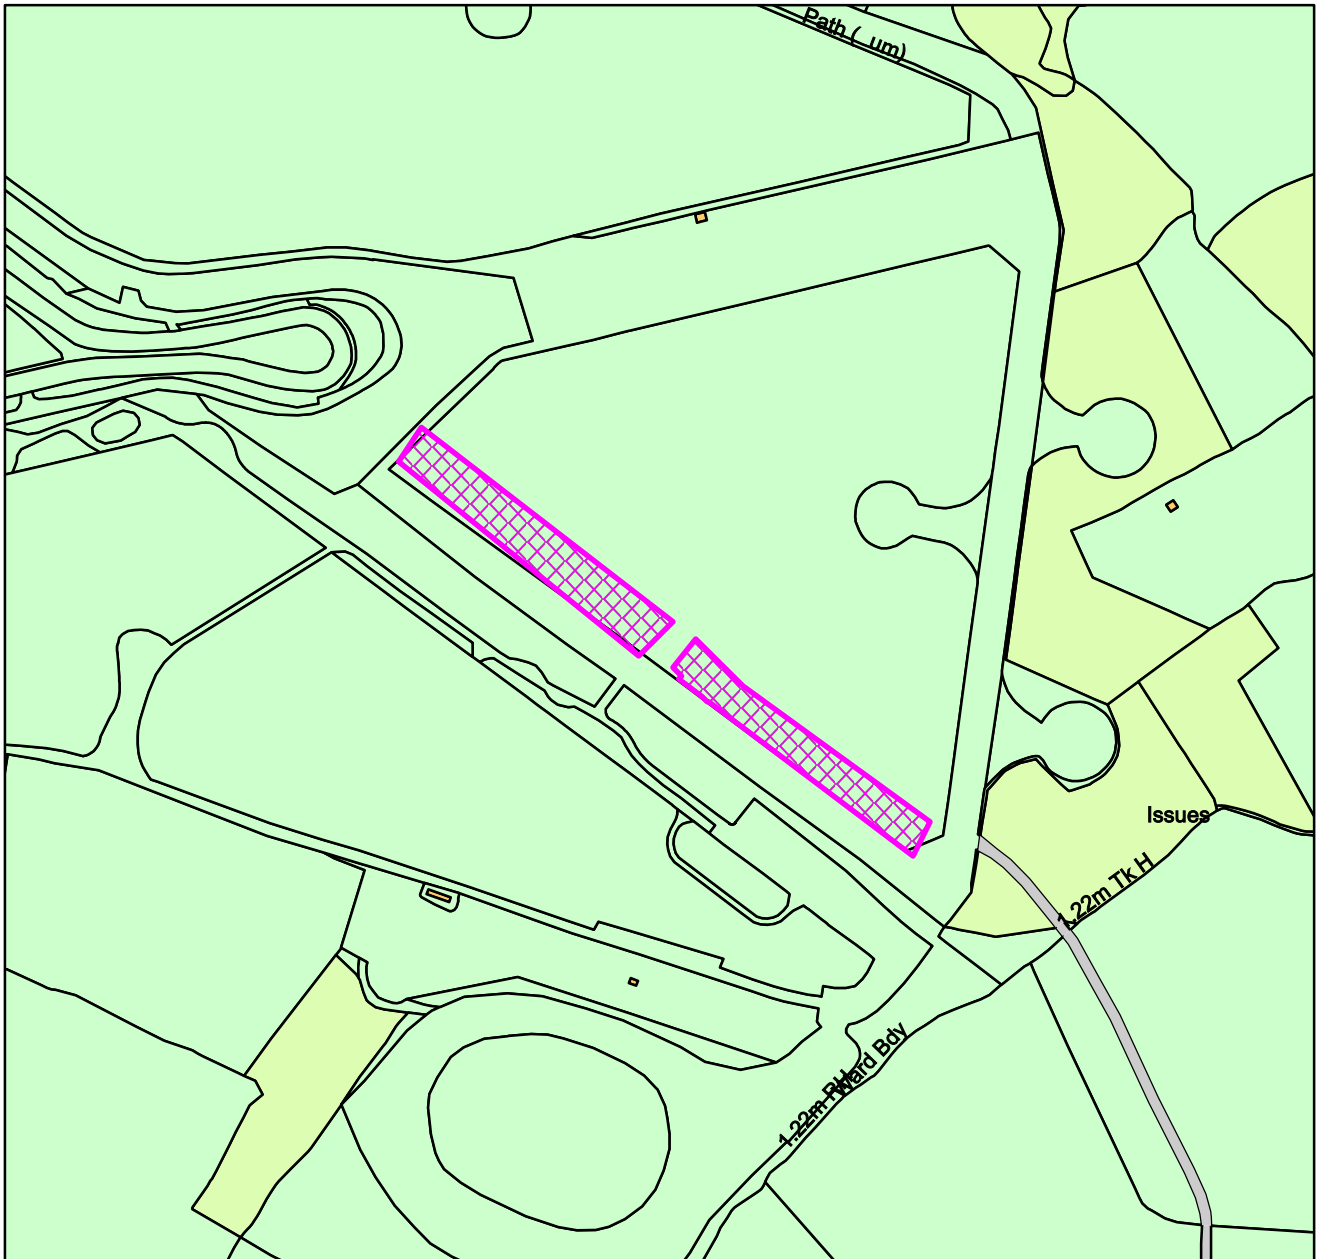

21/00575/FUL

Darley Moor Motor Cycle Road Racing Club, Darley Moor Airfield

Derbyshire Dales DC

1:3,500

Date: 27/04/2022

100019785

Crown Copyright and database rights (2018) Ordnance Survey (100019785)  
Derbyshire Dales District Council,  
Town Hall, Bank Road, Matlock, Derbyshire DE4 3NN.  
Telephone: (01629) 761100.  
website : [www.derbyshiredales.gov.uk](http://www.derbyshiredales.gov.uk)