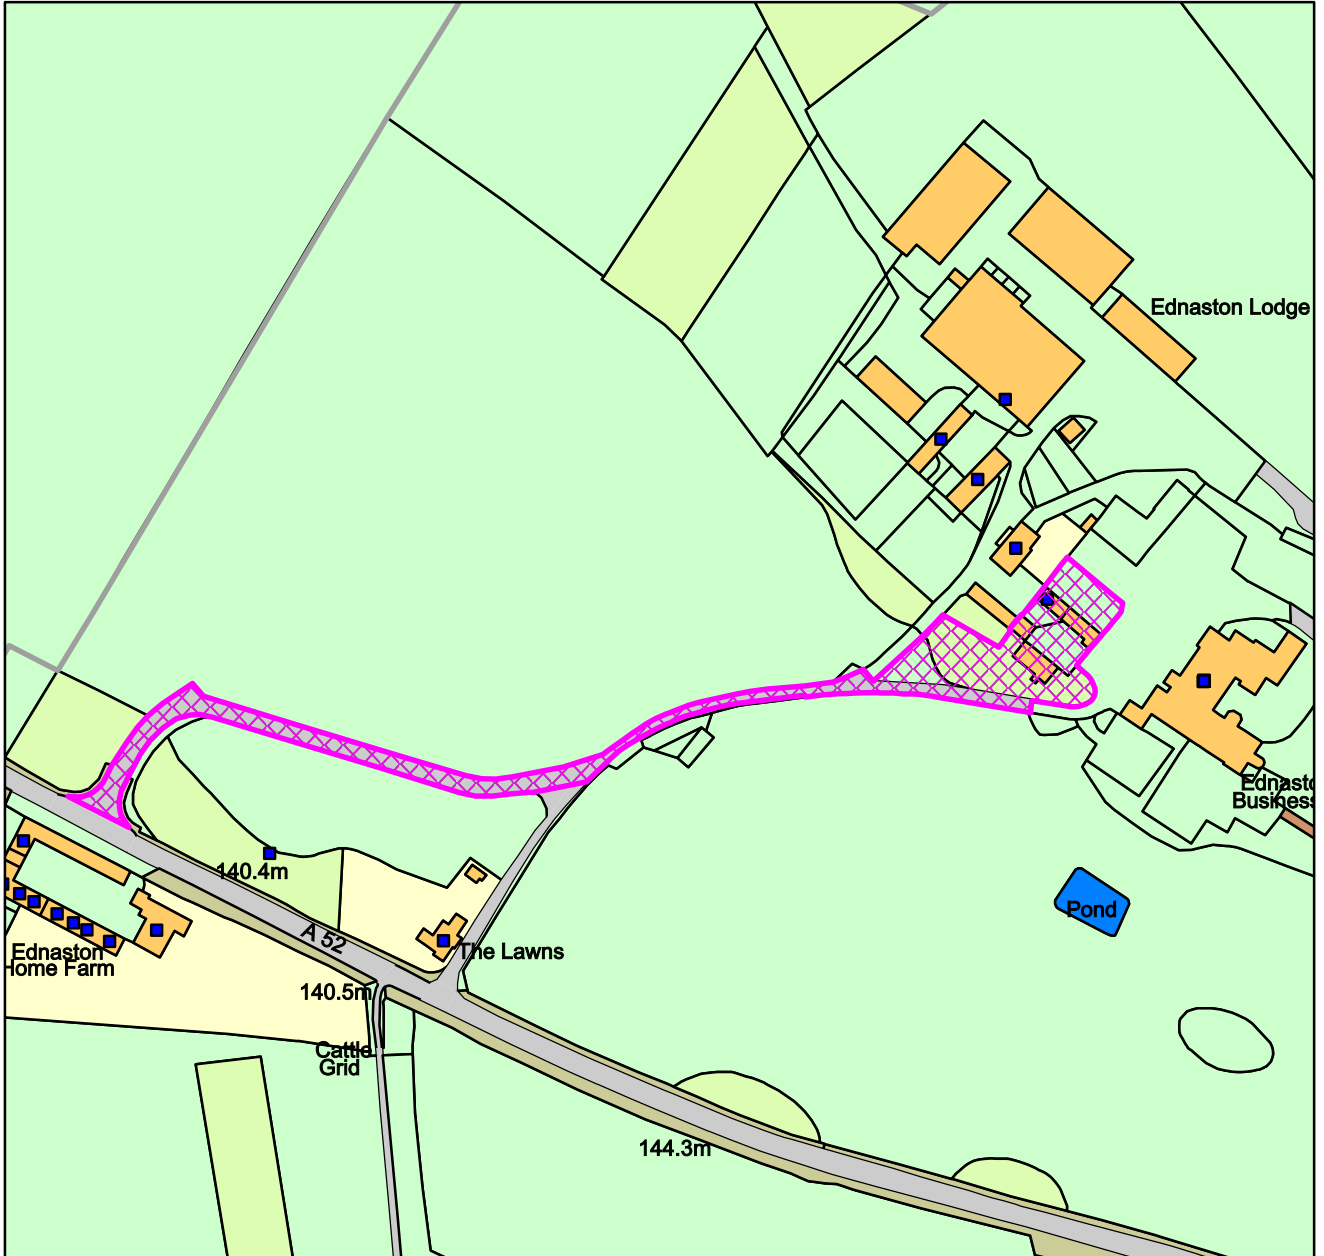

21/01280/FUL

Barns at Ednaston Lodge Farm, Ednaston Park, Painters Lane, Ednaston

Derbyshire Dales DC

1:2,500

Date: 27/04/2022

100019785

Crown Copyright and database rights (2018) Ordnance Survey (100019785)
Derbyshire Dales District Council,
Town Hall, Bank Road, Matlock, Derbyshire DE4 3NN.
Telephone: (01629) 761100.
website :www.derbyshiredales.gov.uk