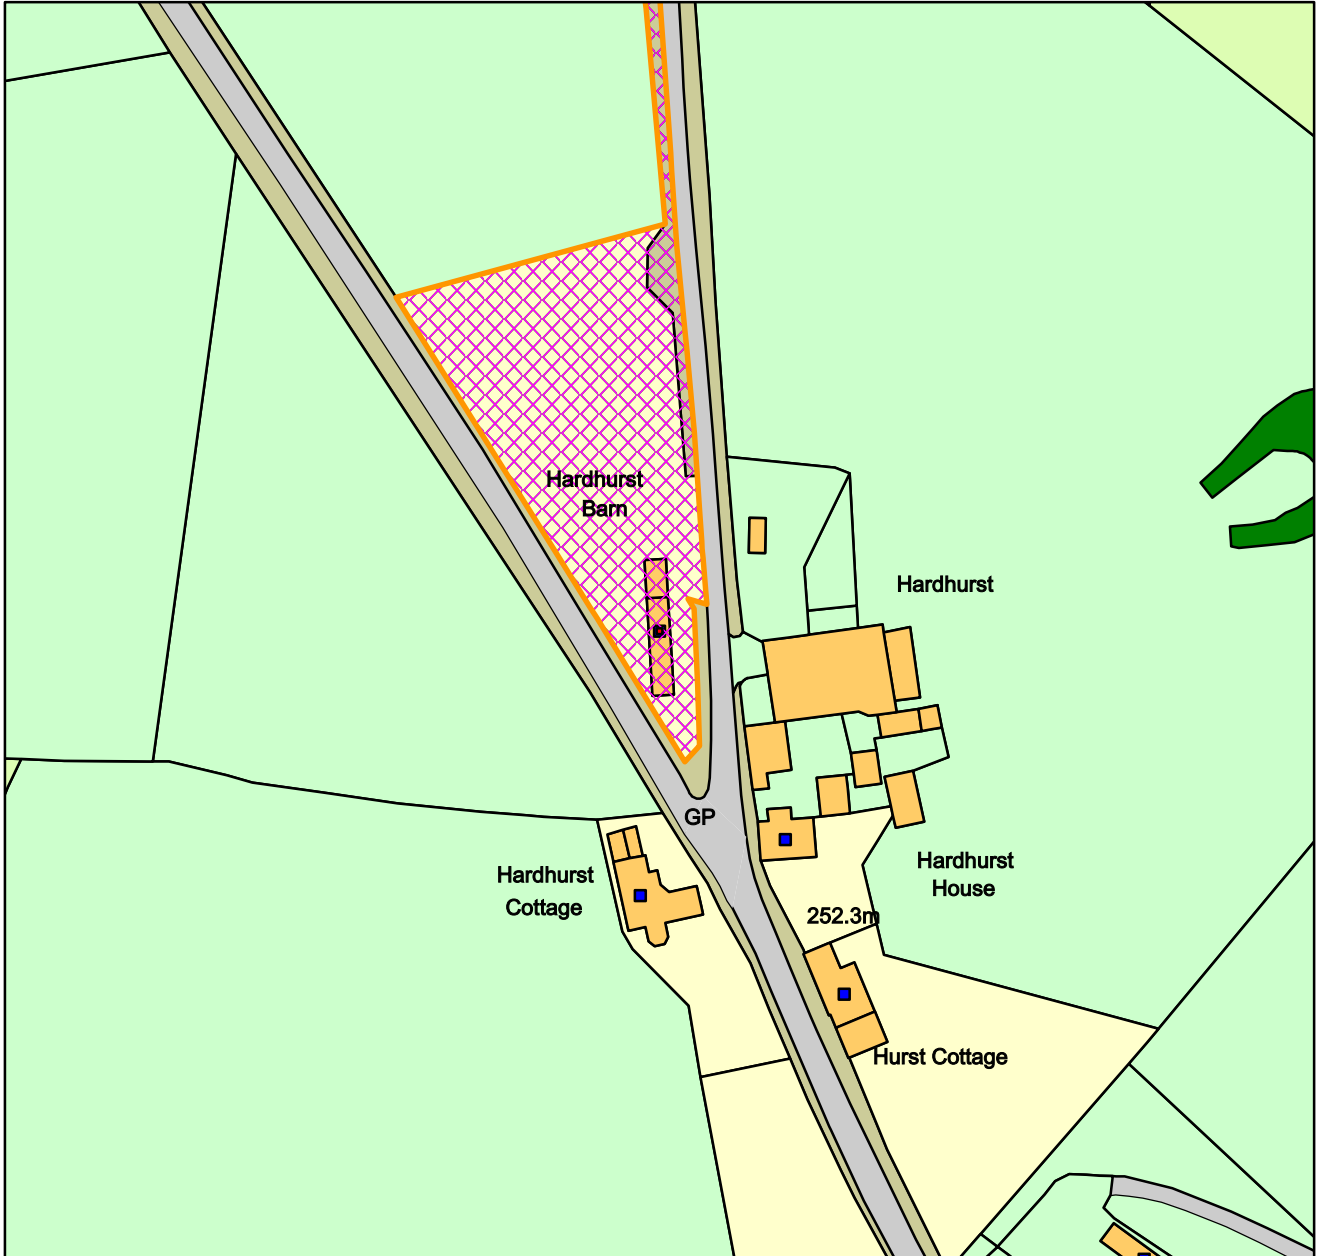

23/00012/FUL

Hardhurst Barn, Breamfield Lane, Wirksworth, Derbyshire, DE4 4AF

Derbyshire Dales DC

Date: 02/06/2023

100019785

1:1,250

Crown Copyright and database rights (2018) Ordnance Survey (100019785)
Derbyshire Dales District Council,
Town Hall, Bank Road, Matlock, Derbyshire DE4 3NN.
Telephone: (01629) 761100.
website : www.derbyshiredales.gov.uk