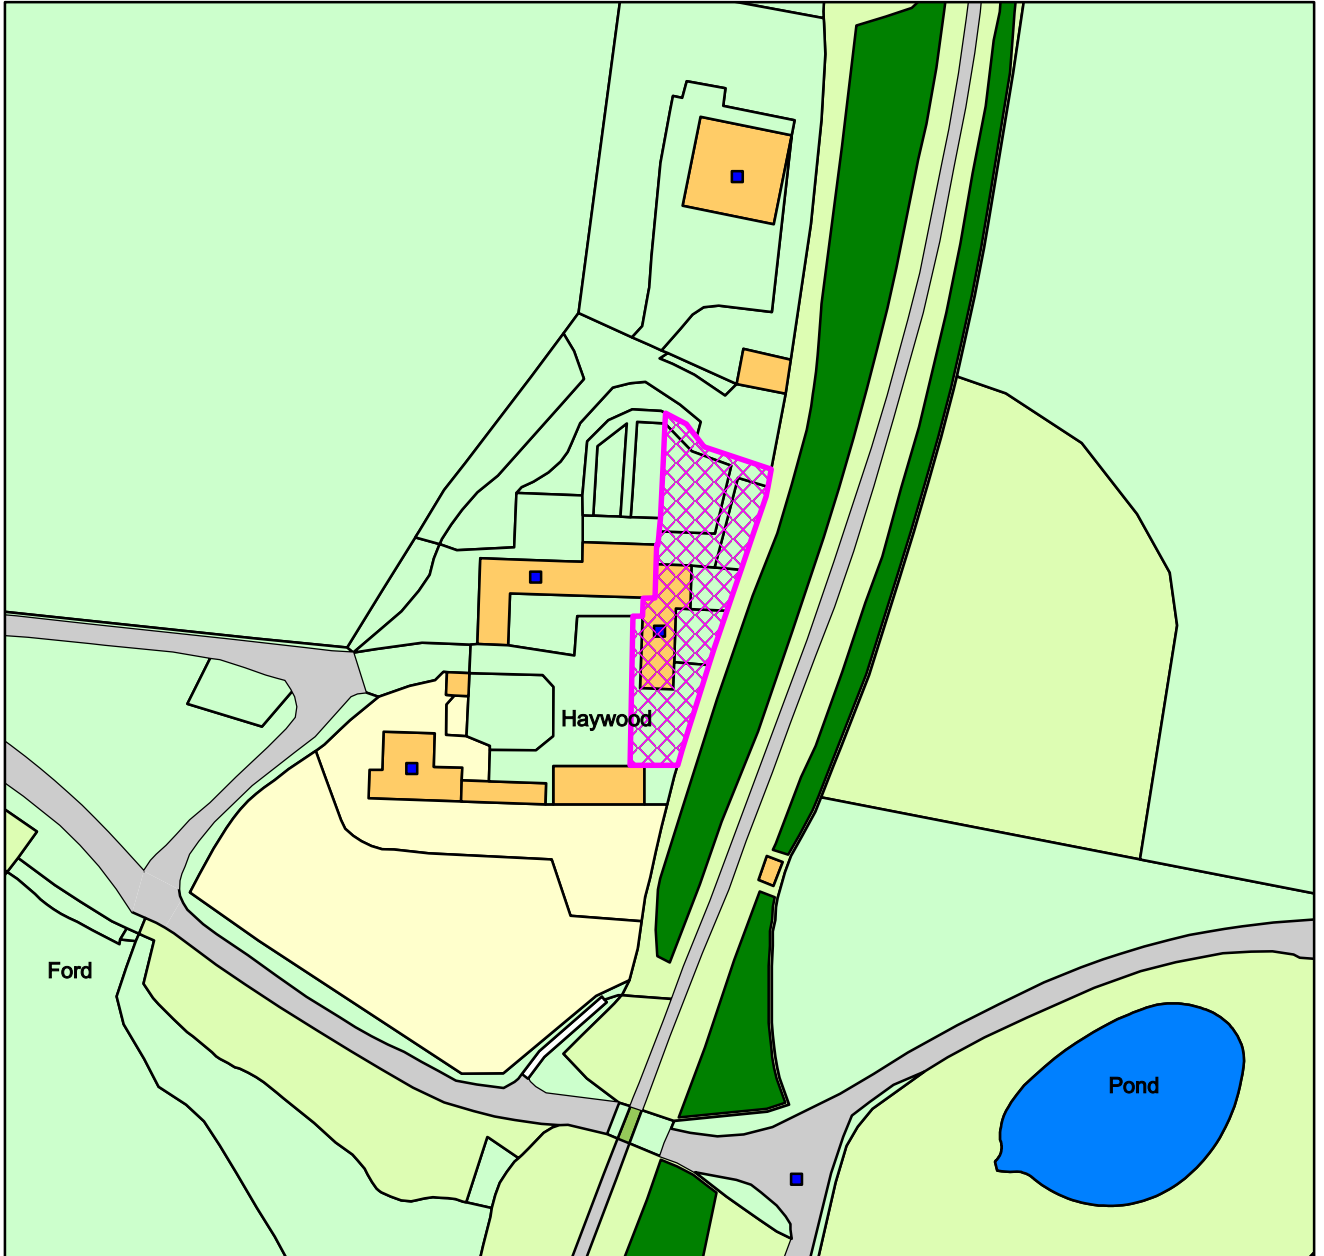

21/01513/FUL

Haywood Cottage, Haywood Farm, Buxton Road, Sandybrook

Derbyshire Dales DC

1:1,250

Date: 27/04/2022

100019785

Crown Copyright and database rights (2018) Ordnance Survey (100019785)  
Derbyshire Dales District Council,  
Town Hall, Bank Road, Matlock, Derbyshire DE4 3NN.  
Telephone: (01629) 761100.  
website : [www.derbyshiredales.gov.uk](http://www.derbyshiredales.gov.uk)