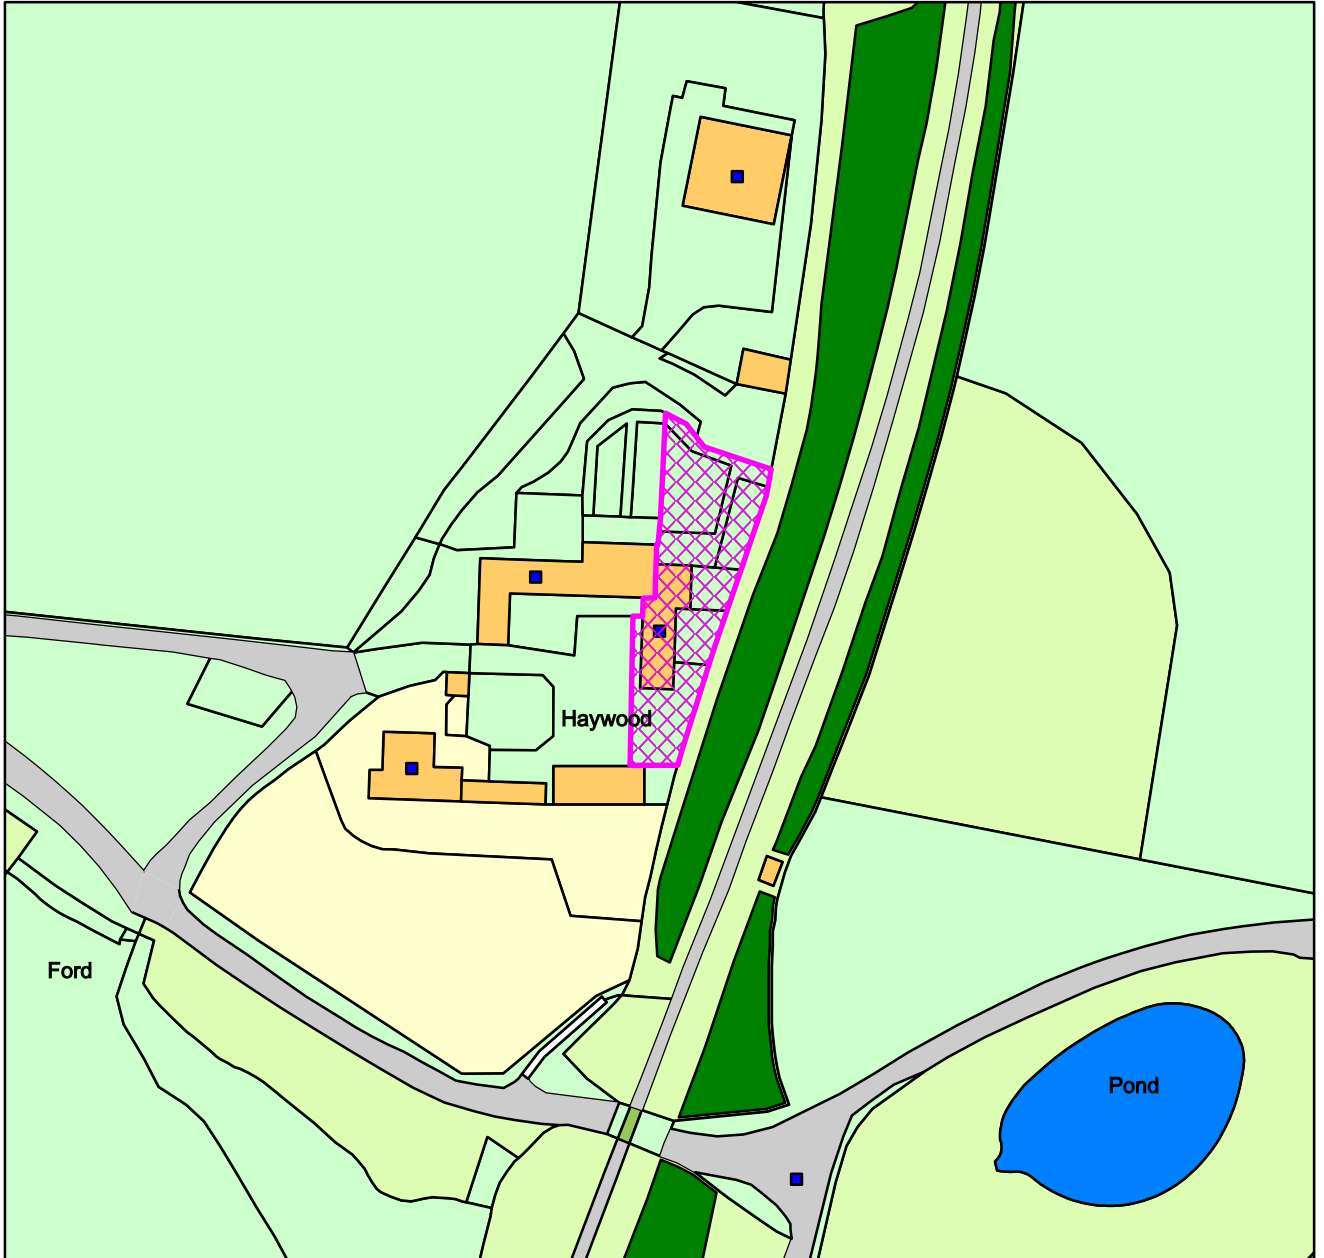

22/00354/LBALT

Haywood Cottage, Haywood Farm, Buxton Road, Sandybrook

Derbyshire Dales DC

1:1,250

Date: 27/04/2022

100019785

Crown Copyright and database rights (2018) Ordnance Survey (100019785)
Derbyshire Dales District Council,
Town Hall, Bank Road, Matlock, Derbyshire DE4 3NN.
Telephone: (01629) 761100.
website : www.derbyshiredales.gov.uk