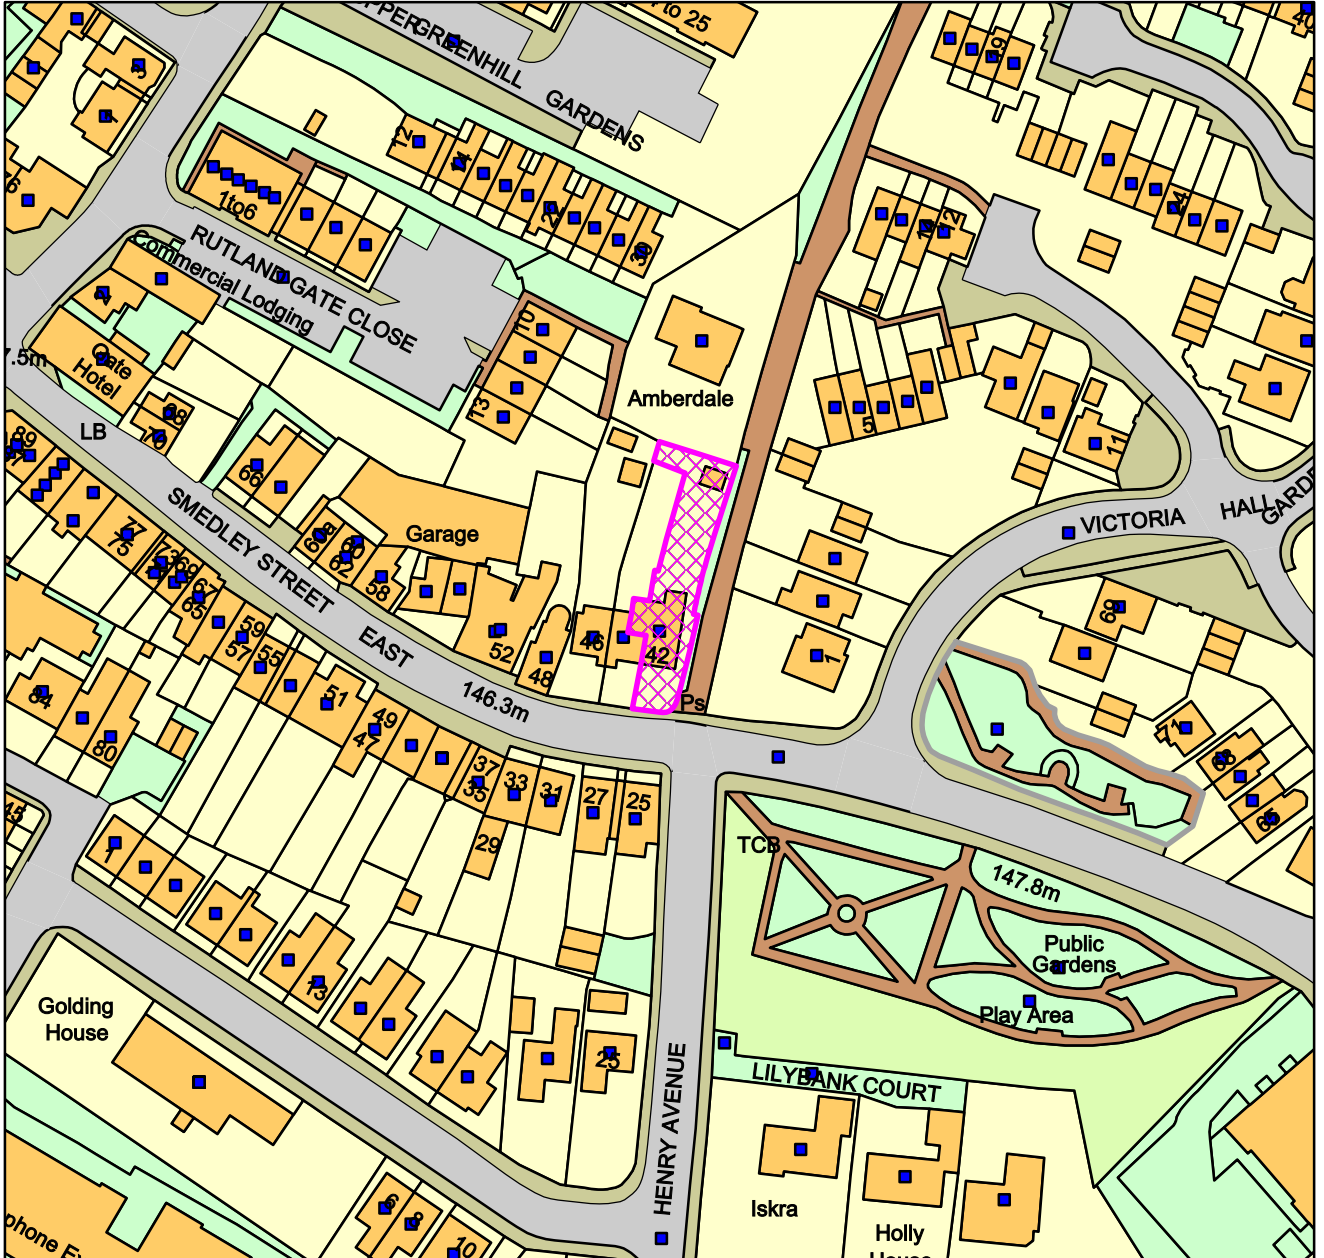

22/00219/FUL

42 Smedley Street, Matlock

Derbyshire Dales DC

1:1,250

Date: 27/04/2022

100019785

Crown Copyright and database rights (2018) Ordnance Survey (100019785)
Derbyshire Dales District Council,
Town Hall, Bank Road, Matlock, Derbyshire DE4 3NN.
Telephone: (01629) 761100.
website : www.derbyshiredales.gov.uk