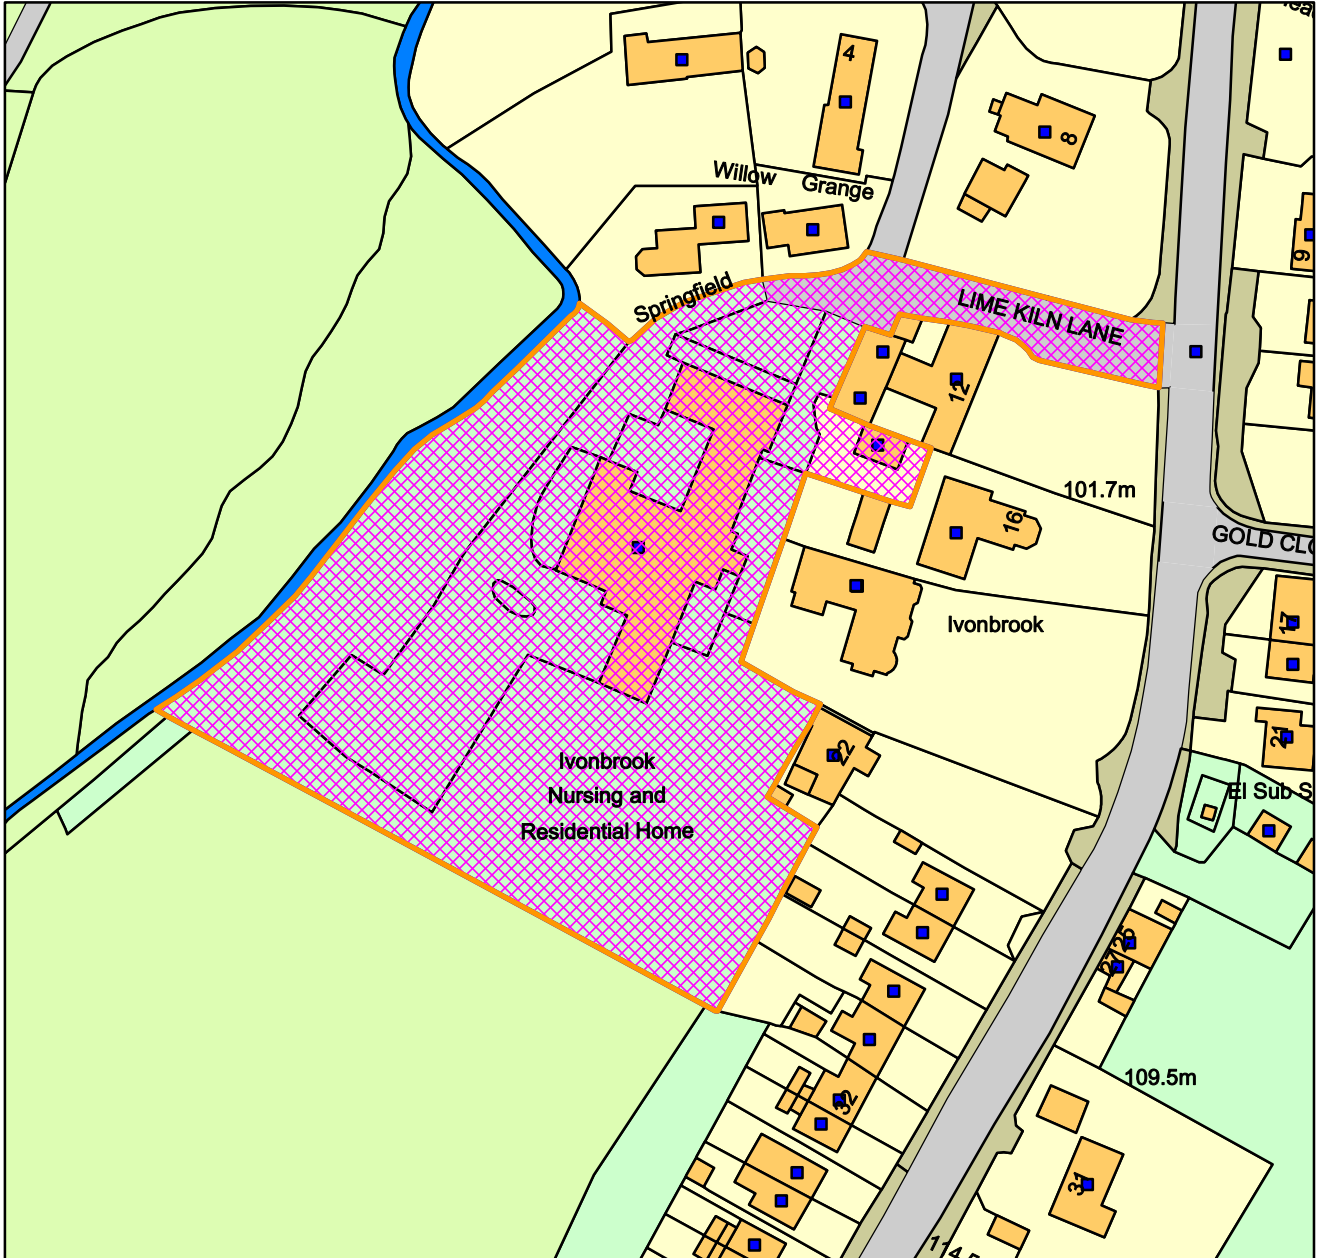

23/00508/FUL

Not Set

Derbyshire Dales DC

1:1,250

Date: 30/06/2023

100019785

Crown Copyright and database rights (2018) Ordnance Survey (100019785)
Derbyshire Dales District Council,
Town Hall, Bank Road, Matlock, Derbyshire DE4 3NN.
Telephone: (01629) 761100.
website : www.derbyshiredales.gov.uk