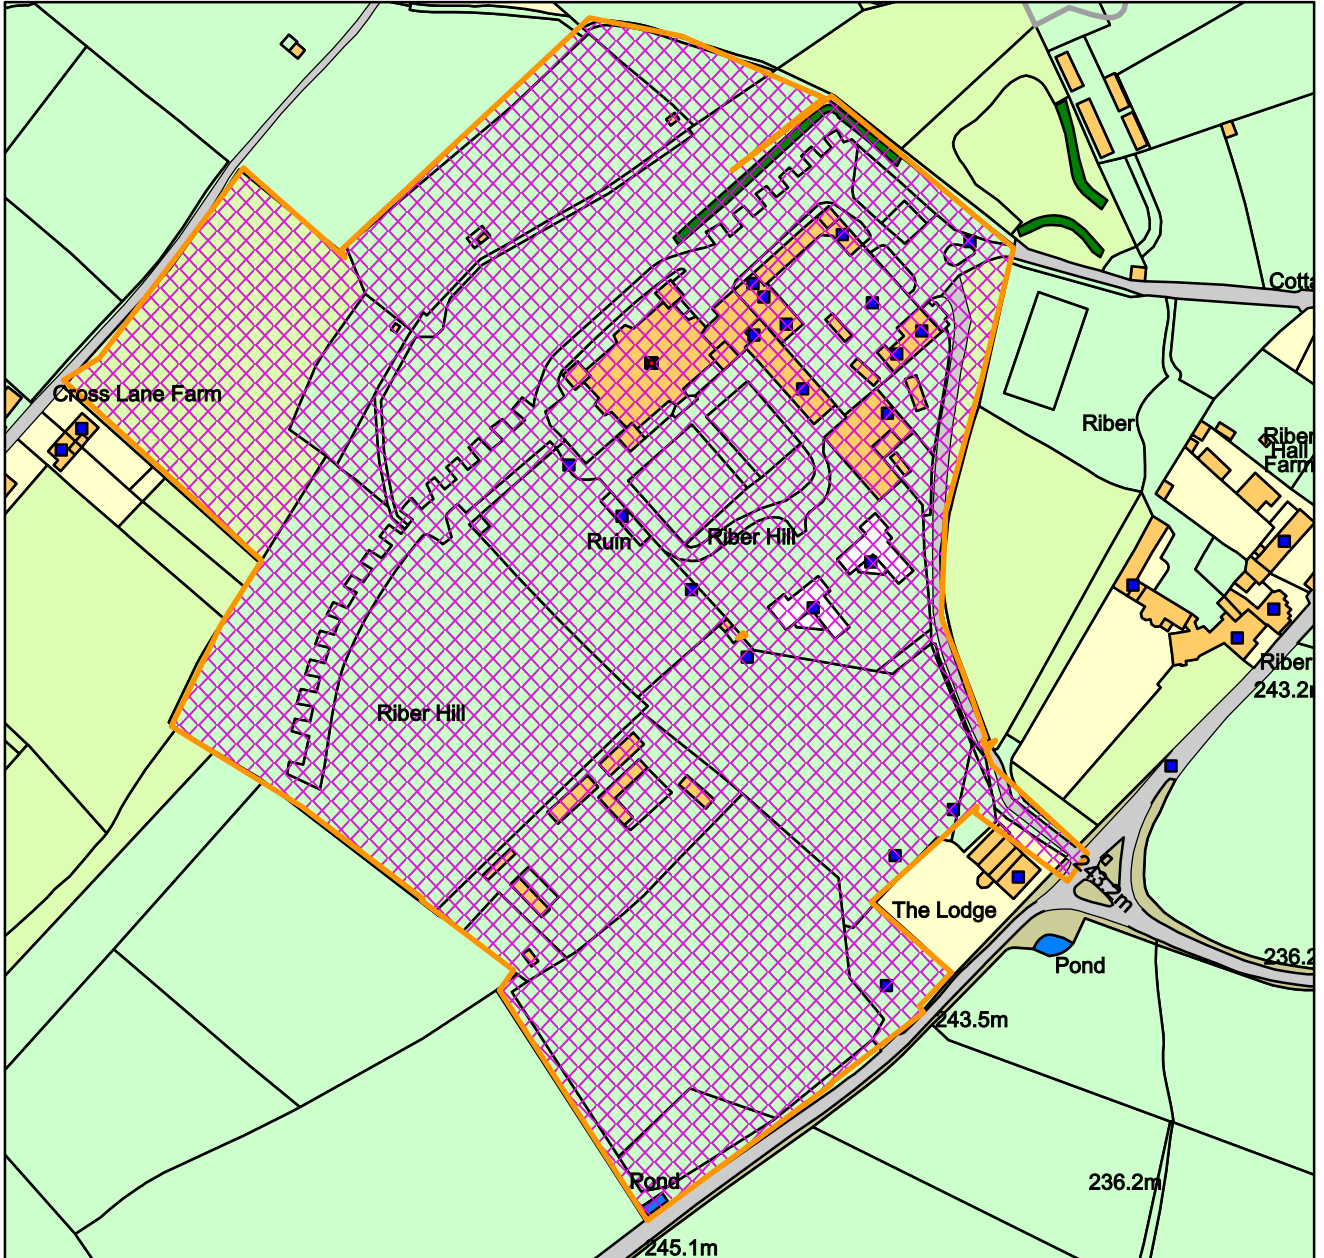

22/00855/FUL

Riber Castle, Riber Road, Riber, Matlock, Derbyshire

Derbyshire Dales DC

1:2,500

Date: 30/05/2023

100019785

Crown Copyright and database rights (2018) Ordnance Survey (100019785)
Derbyshire Dales District Council,
Town Hall, Bank Road, Matlock, Derbyshire DE4 3NN.
Telephone: (01629) 761100.
website : www.derbyshiredales.gov.uk