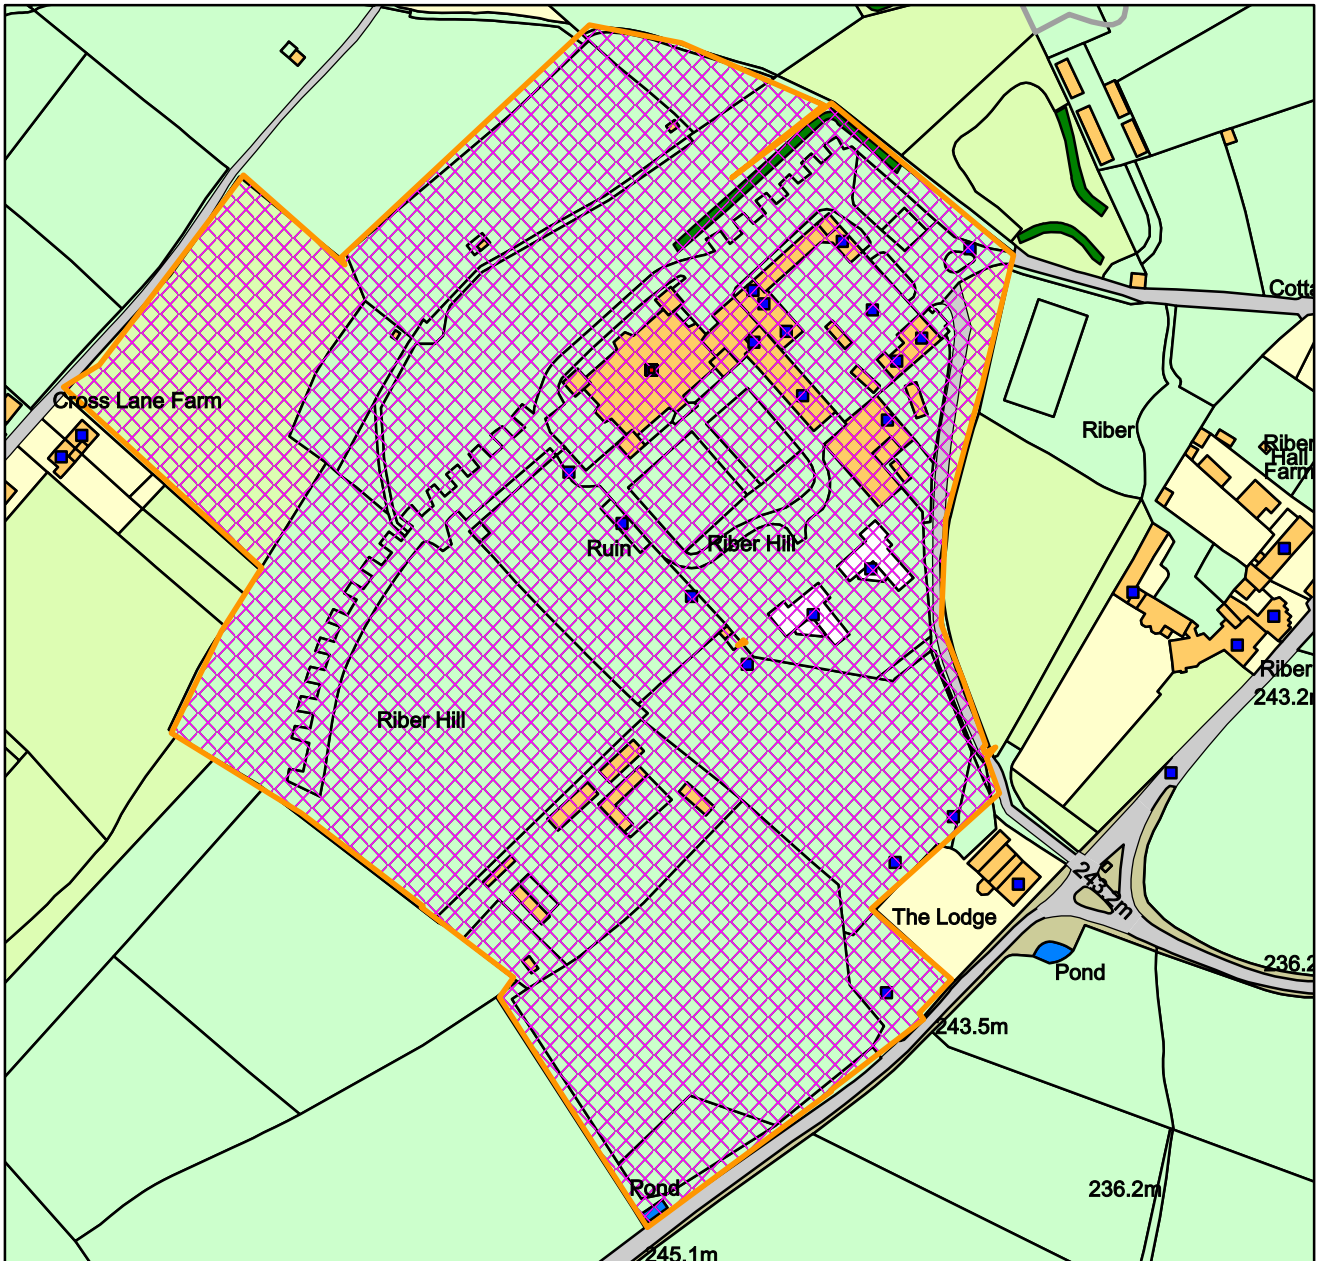

22/00856/LBALT

Riber Castle, Riber Road, Riber, Matlock, Derbyshire

Derbyshire Dales DC

1:2,500

Date: 30/05/2023

100019785

Crown Copyright and database rights (2018) Ordnance Survey (100019785)  
Derbyshire Dales District Council,  
Town Hall, Bank Road, Matlock, Derbyshire DE4 3NN.  
Telephone: (01629) 761100.  
website : [www.derbyshiredales.gov.uk](http://www.derbyshiredales.gov.uk)