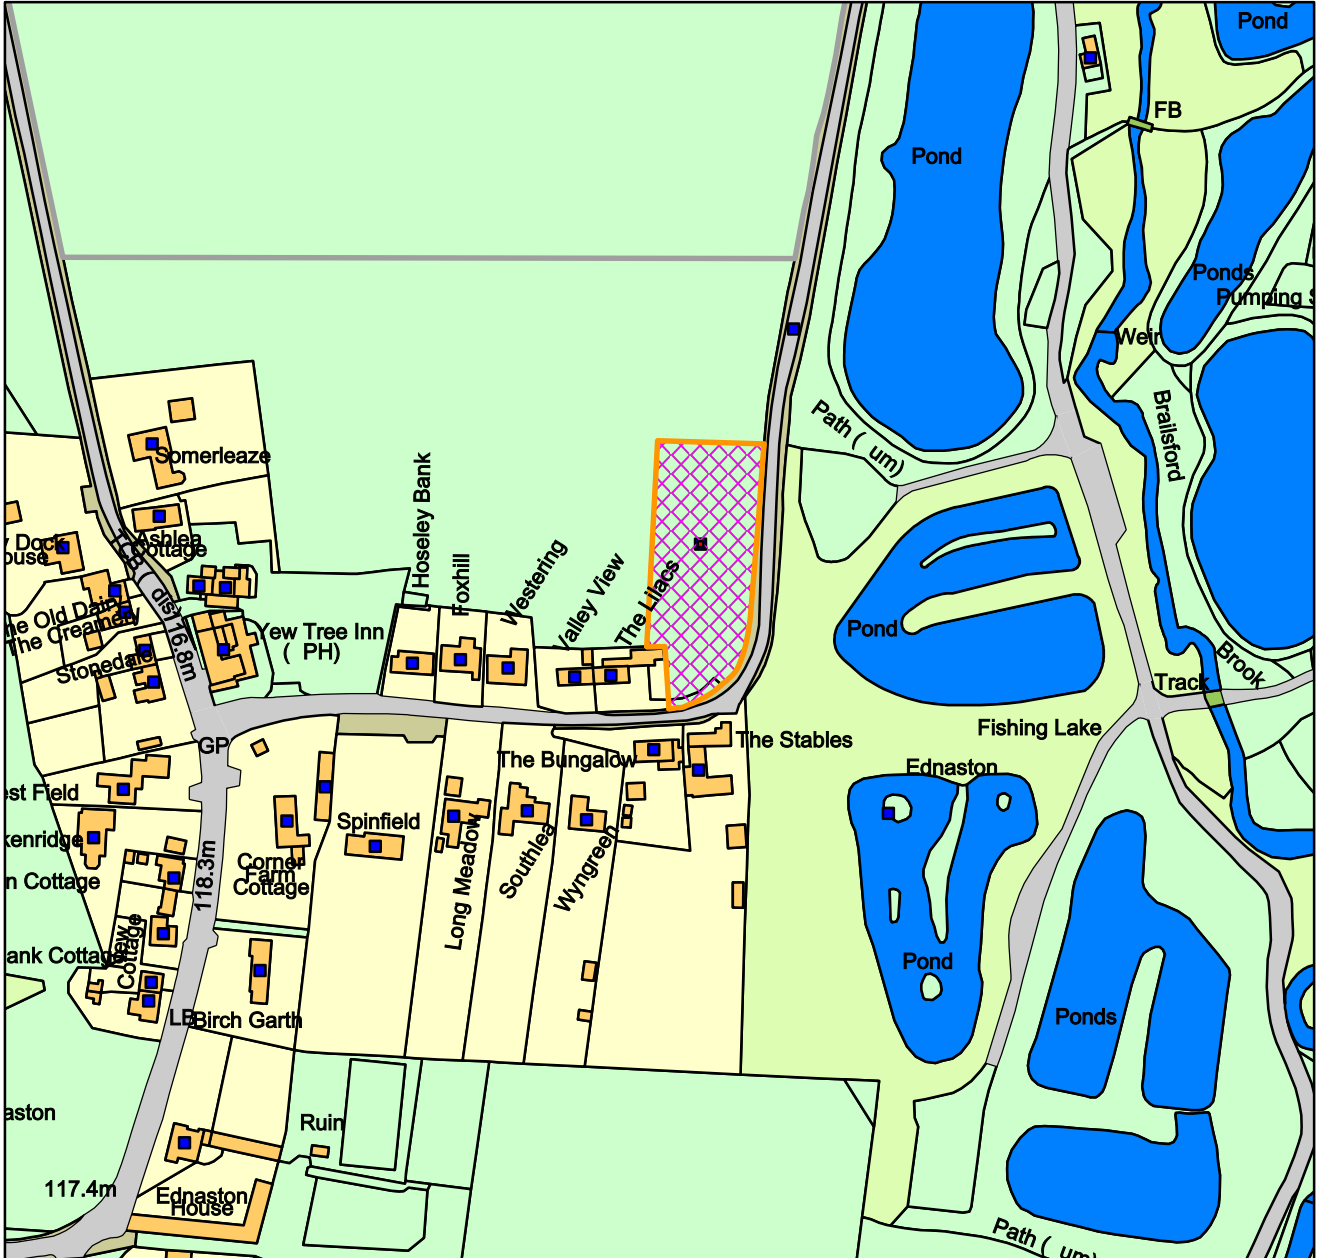

23/00832/OUT

Land to the West Side of Derby Lane, Ednaston

Derbyshire Dales DC

1:2,500

Date: 27/09/2023

100019785

Crown Copyright and database rights (2018) Ordnance Survey (100019785)
Derbyshire Dales District Council,
Town Hall, Bank Road, Matlock, Derbyshire DE4 3NN.
Telephone: (01629) 761100.
website :www.derbyshiredales.gov.uk