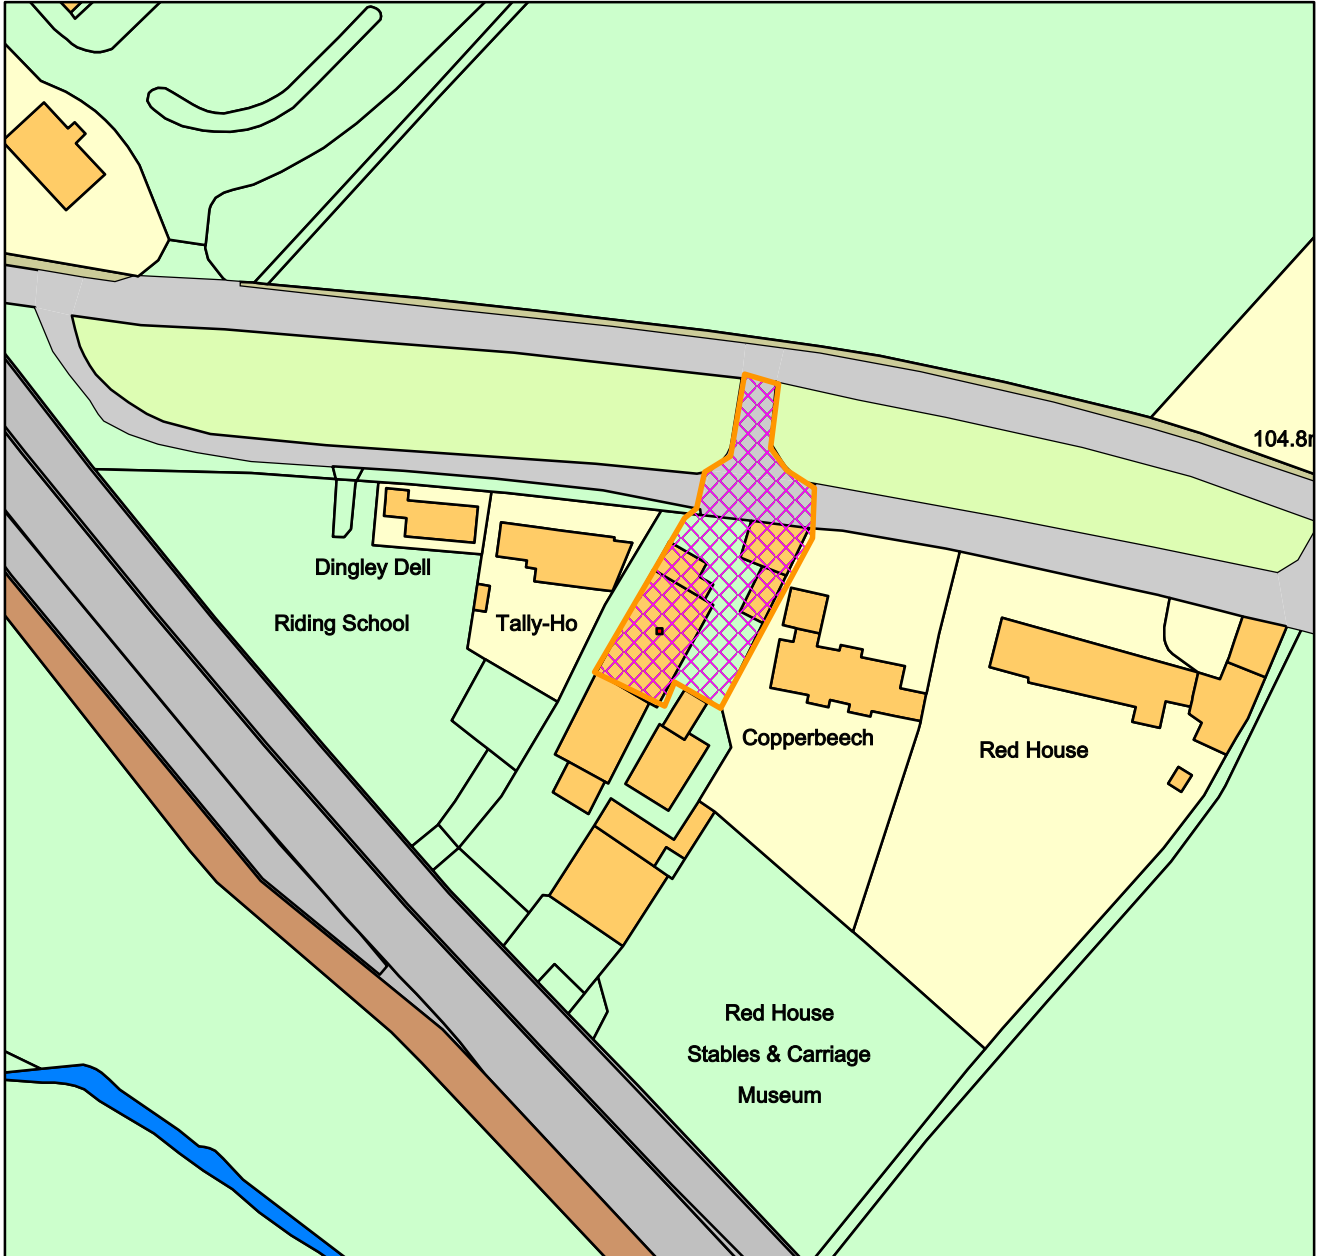

23/00916/FUL

Red House Stables, Old Road, Darley Dale

Derbyshire Dales DC

1:1,250

Date: 09/02/2024

100019785

Crown Copyright and database rights (2018) Ordnance Survey (100019785)
Derbyshire Dales District Council,
Town Hall, Bank Road, Matlock, Derbyshire DE4 3NN.
Telephone: (01629) 761100.
website : www.derbyshiredales.gov.uk